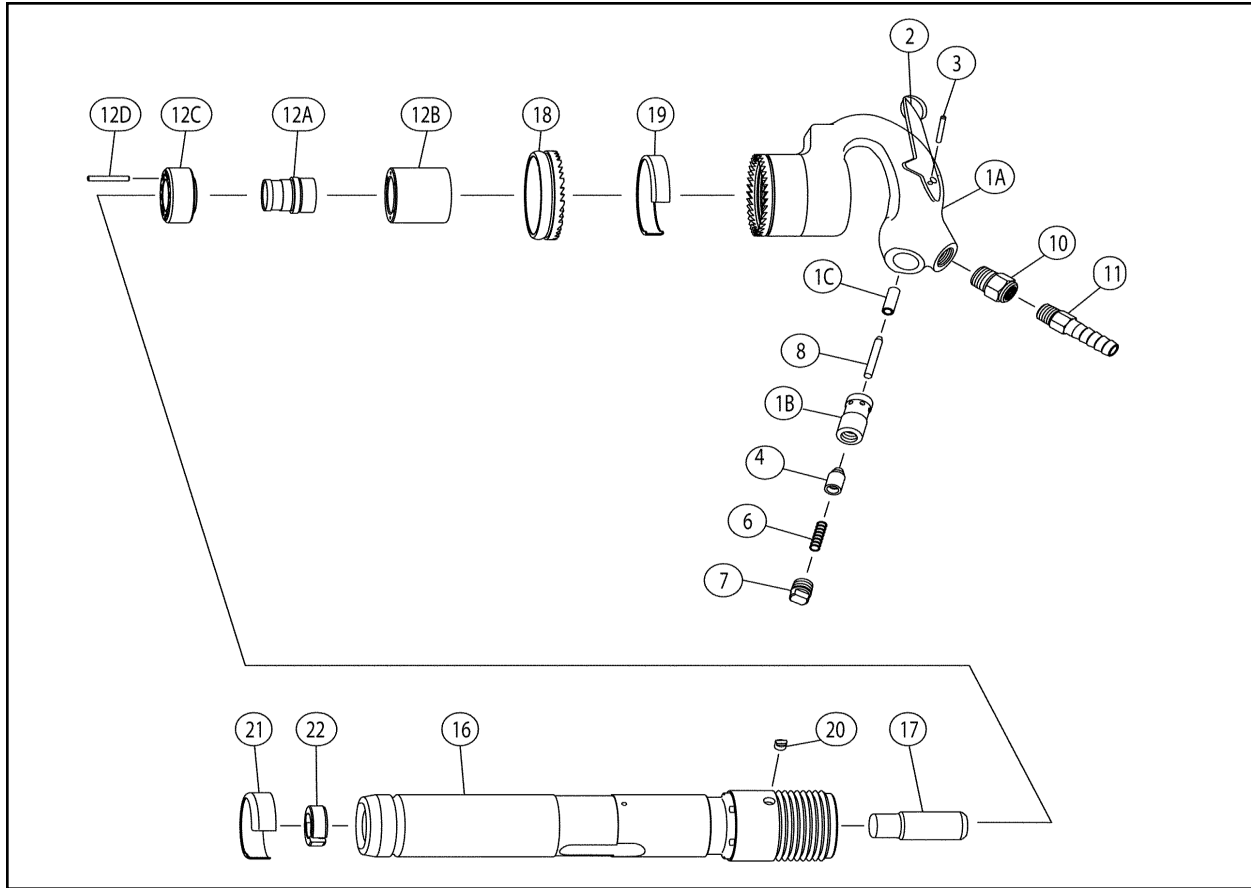

TOKU RB-90 / RB-91 RIVET BUSTER

Index	Part No.	Description	Index	Part No.	Description
1A	41046001B	Handle	12B	410460150	Valve Box
1B	410460060	Throttle Valve Bushing	12C	410460140	Valve Seat
1C	410460080	Push Rod Sleeve	12D	130401057	Valve Knock
2	410460040	Lever	16	410464191	Cylinder for RB-90 (1-7/32")
3	130401058	Lever Pin		410463191	Cylinder for RB-91 (1-1/2")
4	410460050	Throttle Valve	17	410463200	Piston
6	130801065	Throttle Valve Spring	18	410460300	Clutch
7	134905019	Throttle Valve Cap	19	410460310	Clutch Band
8	130401056	Throttle Valve Pin	20	410460320	Clutch Key
10	134704030	Screw Bushing	21	410460470	Exhaust Band
11	134803040	Hose Stem	22	410464560	Piston Stopper for RB-90
12A	410460100	Valve		410463560	Piston Stopper for RB-91

TOKU RB-90 (standard 1" size steel)		TOKU RB-91 (jumbo 1-1/8" size steel)	
T32150200	Std Upper Sleeve	T33210100	Jumbo Upper Sleeve
T32150400	Std Lower Sleeve	T33210300	Jumbo Lower Sleeve
T32150500	Std Rubber Bumper	T33210400	Jumbo Rubber Bumper
T32019400	Std Lock Spring	T33219400	Jumbo Lock Spring
T32019000	Retainer	T33219000	Retainer
T3215004S	Std Lower Split Sleeve	T33210300S	Jumbo Low. Split Sleeve
T32150500PJR	Std Poly Bumper	T33210400PJR	Jumbo Poly Bumper