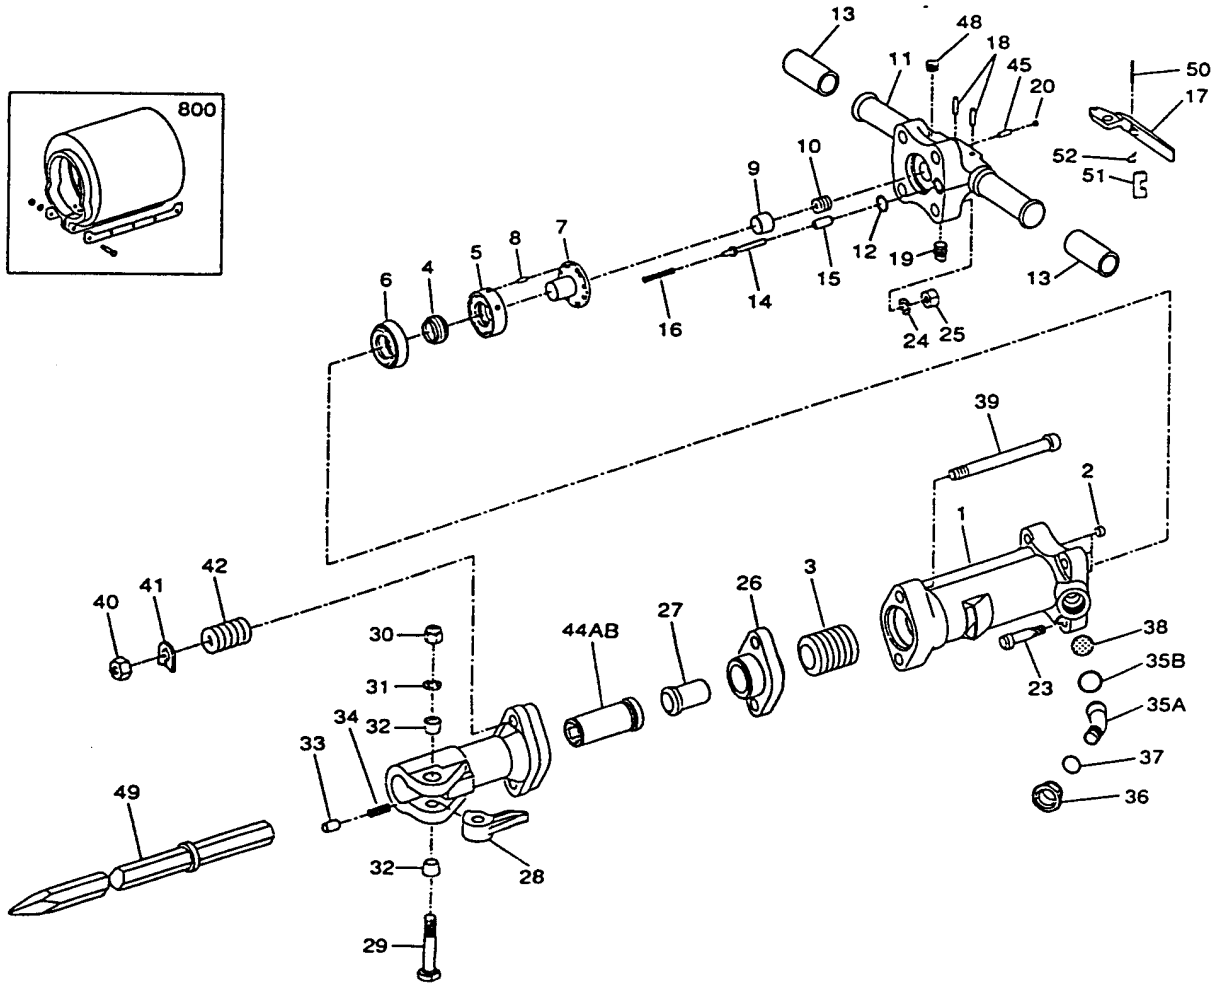

PARTS LIST FOR TOKU TPB-90

Tools Renewed Inc

Tel: 800-247-3639 Fax: 860-665-9821 www.toolsrenewed.com