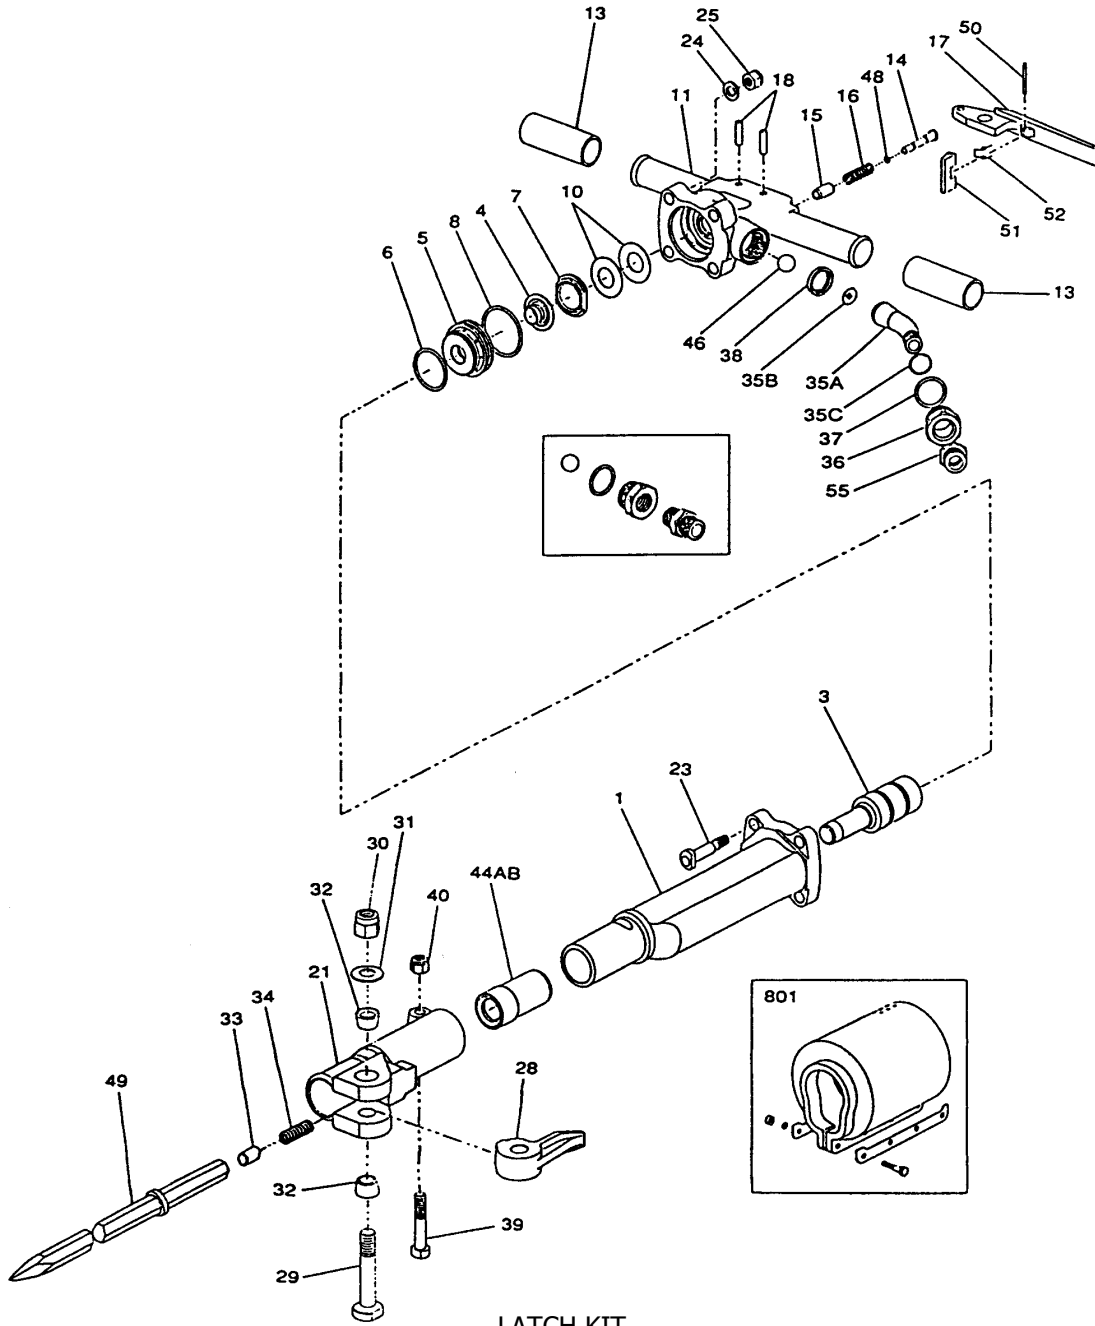

PARTS LIST FOR TOKU TPB-40

Tools Renewed Inc

800-247-3639 Fax: 860-665-9821 www.toolsrenewed.com

LATCH KIT

LKIT-TOKU-PB60/90

PARTS LIST FOR TOKU TPB-40

Tools Renewed Inc

800-247-3639 Fax: 860-665-9821 www.toolsrenewed.com

INDEX	TOKU	DESCRIPTION (FOR TPB-40)
1	410231010	CYLINDER
3	410231040	PISTON
4	410231150	VALVE
5	410231190	VALVE CHEST
6	131101045	VALVE CHEST O-RING
7	410231180	VALVE COVER
8	131111356	VALVE CHEST O-RING
10	131313050	CONE DISC SPRING
11	410231490	BACK HEAD (BARE)
13	136601011***	RUBBER GRIP
14	410231321	THROTTLE PUSH ROD
15	410231281	THROTTLE VALVE BUSHING
16	130801036 +	THROTTLE VALVE SPRING
17	410241311***	THROTTLE LEVER
18	410201330***	THROTTLE LEVER PIN
21	410231530	FRONT HEAD
23	410201500 +	BACK HEAD BOLT
24	131303032 +	BACK HEAD BOLT LOCK WASHER
25	134201012 +	BACK HEAD BOLT NUT
28	410241610***	STEEL RETAINER
29	410231620** *	STEEL RETAINER BOLT
30	134601019***	HEX NYLON NUT (STEEL RTR. BOLT NUT)
31	131313041***	CONED DISC SPRING
32	136301009	STEEL RETAINER BOLT BUSHING
33	410241650***	STEEL RETAINER PLUNGER
34	130801042***	STEEL RETAINER SPRING
35A	410231370	AIR INLET SWIVEL
35C	131103019	AIR INLET SWIVEL O-RING
36	410231390	AIR INLET SWIVEL NUT
37	131101033	AIR INLET SWIVEL NUT O-RING
35B	136801001	AIR INLET SCREEN
38	410231410	AIR INLET SWIVEL SPACER
39	410201540	FRONT HEAD BOLT
40	134201012	FRONT HEAD BOLT NUT
44A	410231570	FRONT HEAD BUSHING 7/8"
44B	410235570	FRONT HEAD BUSHING 1"
46	130505048	THROTTLE VALVE BALL
48	131101003	THROTTLE PUSH ROD O-RING P-5
50	130604040***	SPRING PIN
51	410241760***	STOP LEVER
52	130801046***	STOP LEVER SPRING
55	134704060	THREAD BUSHING N P T X PT3/4
801	41023187C	MUFFLER CP
35CP	41023148A	BACK HEAD (11,13,14,15,16,17,18,35A,35B,35C,36,37,38,46,48,50,51,52,55)