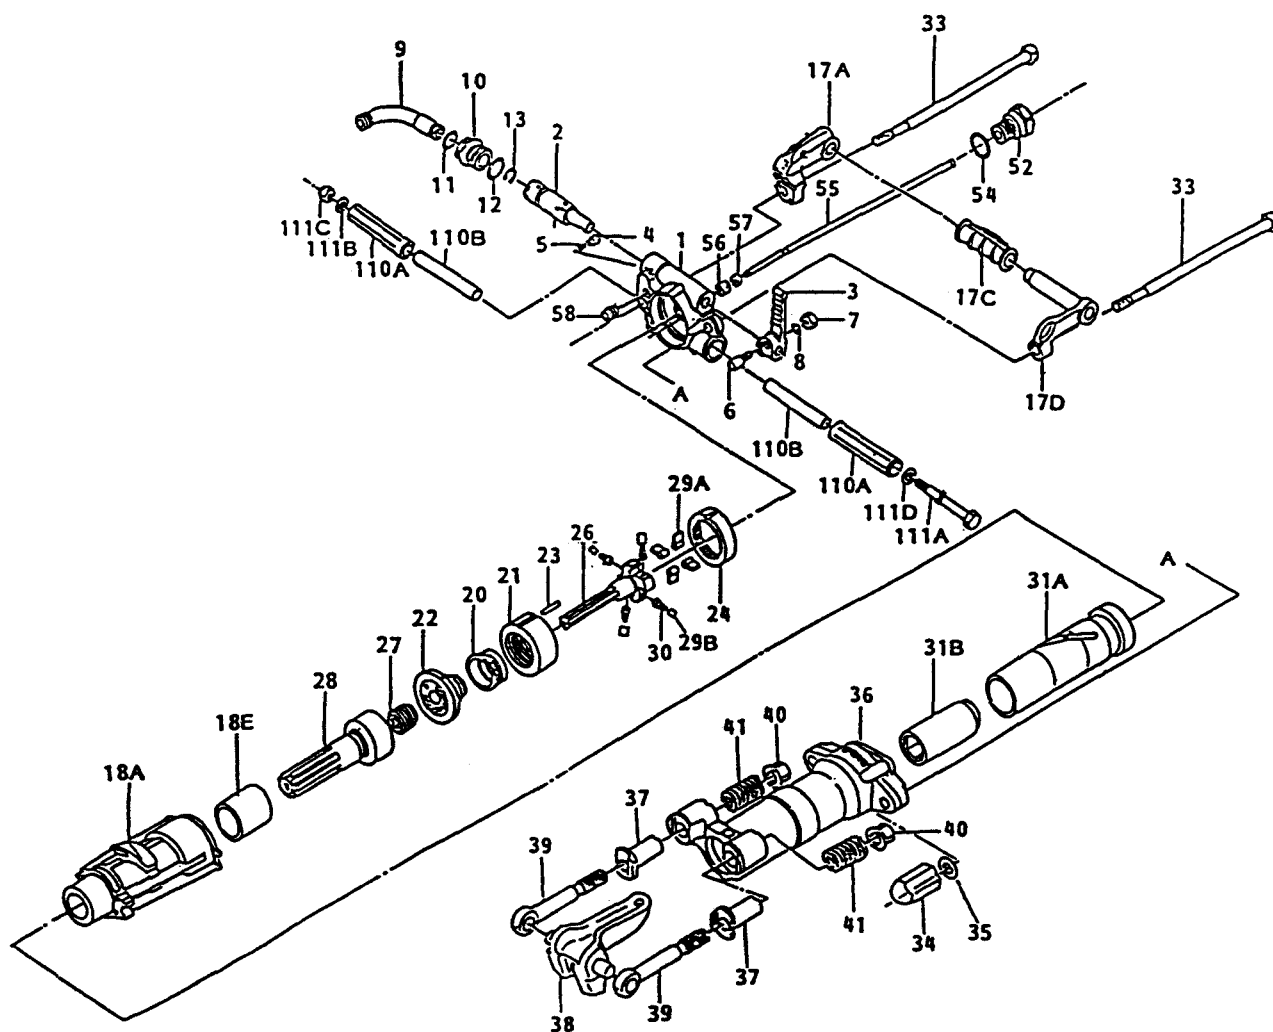

TOKU

ROCK DRILL

MODEL TJ-20

Exploded View

For Parts call Tools Renewed 800-247-3639 Fax 860-665-9821

TJ 20 - 40# ROCK DRILL

SYM #	Part No		DESCRIPTION (TJ 20)
1	430120A0B		BACK HEAD CP
2	430126A41		THROTTLE VALVE
3	430126A50		THROTTLE VALVE HANDLE
4	430160A60		THROTTLE VALVE PLUNGER
5	130803011		THROTTLE VALVE SPRING
6	430101A70		THROTTLE VALVE BOLT
7	134401010		THROTTLE VALVE NUT (M10)
8	131301010		SPRING WASHER
9	430101B00		AIR CONNECTION TUBE (PT)
	430106B10		AIR CONNECTION TUBE (NPT)
10	430101B31		AIR CONNECTION NUT
11	131101023		AIR CONNECTION O-RING P-24
12	131101030		AIR CONNECTION O-RING P-30
13	130803004		AIR CONNECTION CLAMP
17	430120B7D		GRIP HANDLE ASS'L (INCL. 17A, 17C AND 17D)
17A	430120C11		HANDLE SUPPORT (R) - USE 430120B7D
17C	136603005		CENTER GRIP HANDLE - USE 430120B7D
17D	430126B7A		GRIP HANDLE SUPPORT CP
18	430120C8F		CYLINDER CP (INCL. 18A AND 18E)
18A	430120C81		CYLINDER - USE 430120C8F
18E	430126D10		CYLINDER BUSH - USE 430120C8F
20	430126F80		VALVE
21	430126F90		VALVE CHEAT
22	430126G20		VALVE GUIDE
23	130403011		VALVE KNOCK PIN 4.7 X 53
24	430126G60		RATCHET
26	430126H01		RIFLE BAR
27	430126H10		RIFLE NUT
28	430126E50		PISTON (WITHOUT GROOVE)
	430126E60		PISTON (WITH GROOVE)
29A	430160H20		ROTATION PAWL - REVERSIBLE
29B	136303002		PAWL PLUNGER