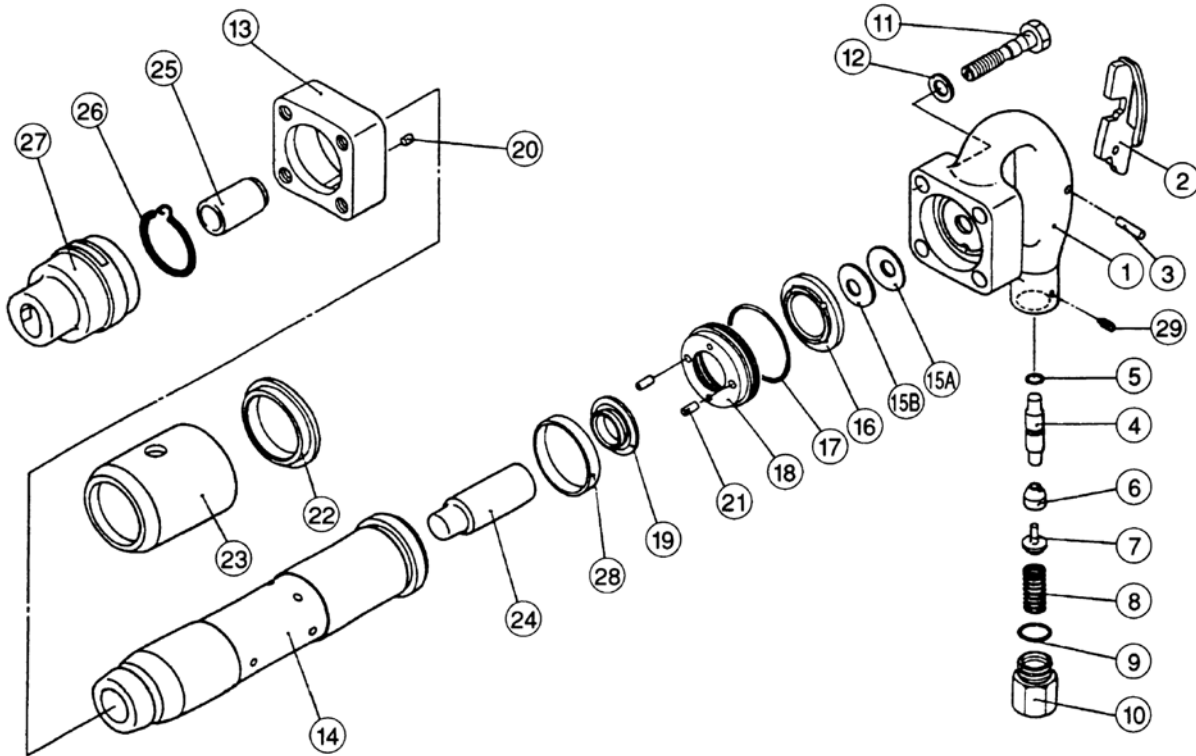

PARTS LIST FOR THE TOKU THH-6, 7, 8, 9—4 BOLT CHIPPING HAMMER

Tools Renewed Inc

Tel: 800-247-3639 Fax: 860-665-9821 www.toolsrenewed.com

Index	Part No	Description	Index	Part No.	Description	
1	Y10219010	HANDLE	15B	Y1021915L	PLATE (L)	
1A	Y1021901A	HANDLE CP	16	Y10219160	VALVE COVER	
2	Y 1062002A	TRIGGER	17	Y10219170	O-RING S-56	
3	Y10620030	ROLL PIN 6 X 28	18	Y10219180	VALVE BOX	
4	Y10620040	PUSH ROD	19	Y10219190	VALVE	
5	Y31110030	O-RING P-9	20	Y10219200	CYLINDER KNOCK PIN 6 X 8	
6	Y10601050	INLET VALVE	21	Y10219210	VALVE KNOCK PIN 6 X 12	
7	Y10620070	INLET VALVE ROD	22	Y10219220	EXHAUST COVER (UPPER)	
8	Y10620080	INLET VALVE SPRING	23	Y10219230	EXHAUST COVER (LOWER) FOR THH-6B, 7B	
9	Y10219090	LOCK WASHER		Y10223230	EXHAUST COVER (LOWER) FOR THH-8B, 9B	
10	Y1021910A	SCREW BUSHING	24	Y10219240	PISTON FOR THH-6B	
11	Y10219110	BACK HEAD BOLT		Y10221240	PISTON FOR THH-7B	
12	Y10219120	WASHER		Y10223240	PISTON FOR THH-8B	
13	Y10219130	BACK HEAD		Y10225240	PISTON FOR THH-9B	
14	Y10219140	CYLINDER THH-6B	25	Y1021925H	SHANK BUSHING (HEX)	
		Y10221140		Y 1021925R	SHANK BUSHING (ROUND)	
		Y10223140		26	Y10212300	RETAINER SPRING
		Y10225140		27	Y10212290	RETAINER - USE T25119002
15A	Y1021915H	PLATE (H)	28	Y10219280	RING	
			29	Y1021929A	SET SCREW M4	