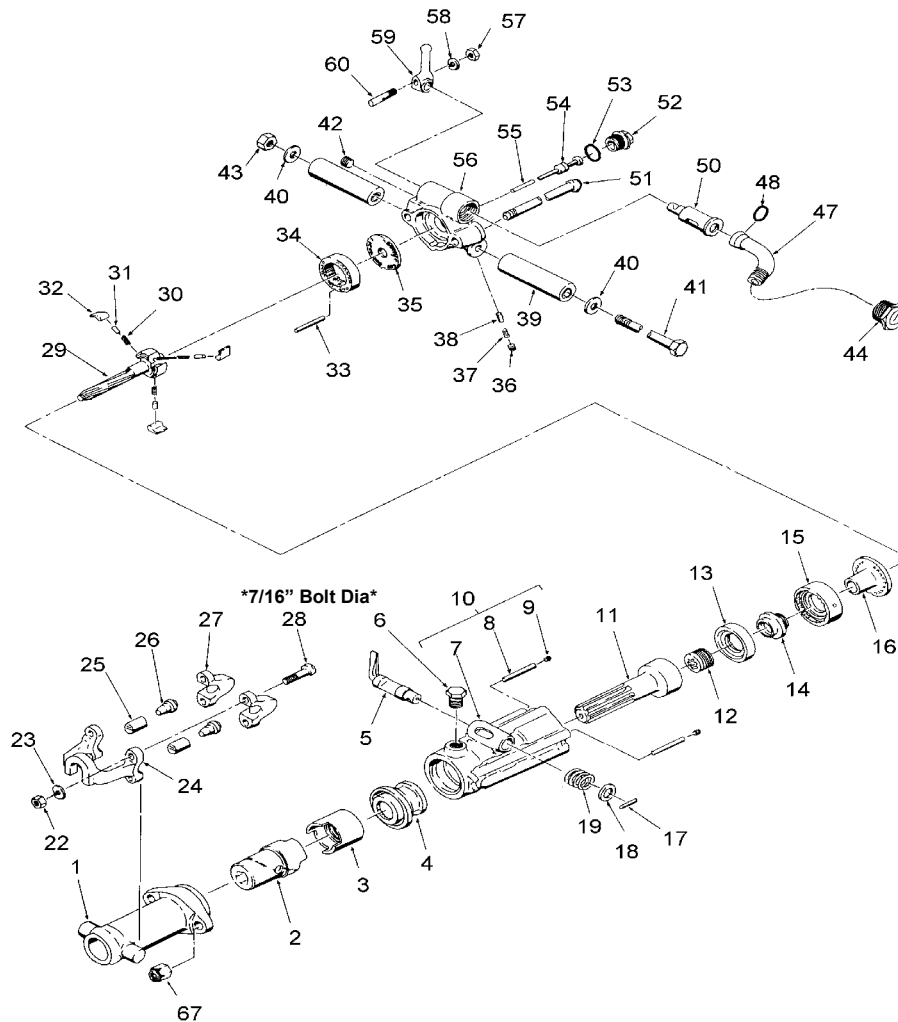

**Parts for Thor Model 38 Rockdrill (45LB)**

Index	Part No.	Description	Index	Part No.	Description	Index	Part No.	Description
1	802970	Fronthead				43	43112	Nut
2	43317	7/8" Hex X 3-1/4"	24	43907	7/8 & 1" Hex X 4-1/4"	44	43169	Swivel Nut
	43320	1" Hex X 4-1/4"		43906	7/8" Hex X 3-1/4"			
	43342	7/8" Hex X 4-1/4"			*Uses 7/16" Bolt Holes			
3	43313	Chuck Driver	25	43562	Plunger (2)	47	43168	Swivel
4	43314	Bearing	26	43377	Bumper (2)	48	45259	O-Ring
5	43176	Valve	27	43560	Housing (2)	49		Swivel Assy.
6	43175	Oil Plug	28	43559	Bolt (4) 7/16"	50	43158	Throttle Valve
7	43312	Cylinder	29	43309	Rifle Bar	51	43322	Side Bolt (2)
8	43094	Felt	30	78883	Spring (3)	52	43155	Plug
9	805412	Plug	31	43204	Plunger (3)	53	43156	Gasket
10		Cylinder Assy.	32	43120	Pawl (3)	54	43144	Packing
11	43311	Piston	33	805436	Pin	55	43164	Air Tube-Dry
12	43306	Rifle Nut	34	44010	Ratchet Ring	56	43293	Backhead-Dry
13	43552	Front Valve	35	43296	Plate	57	43102	Nut
14	43621	Valve	36	68073	Plug	58	43003	Washer
15	43551	Rear Valve	37	43162	Spring	59	43159	Handle
16	43299	Guide	38	43161	Plunger	60	43160	Bolt
17	43181	Pin, Exhaust	39	43127	Grip (2)	67	43323	Side Bolt Nut
18	43180	Washer	40	43005	Washer (2)			
19	43179	Spring	41	43128	Bolt			
22	43558	Nut (4)	42	2602-APT	Plug			
23	43003	Washer (4)						