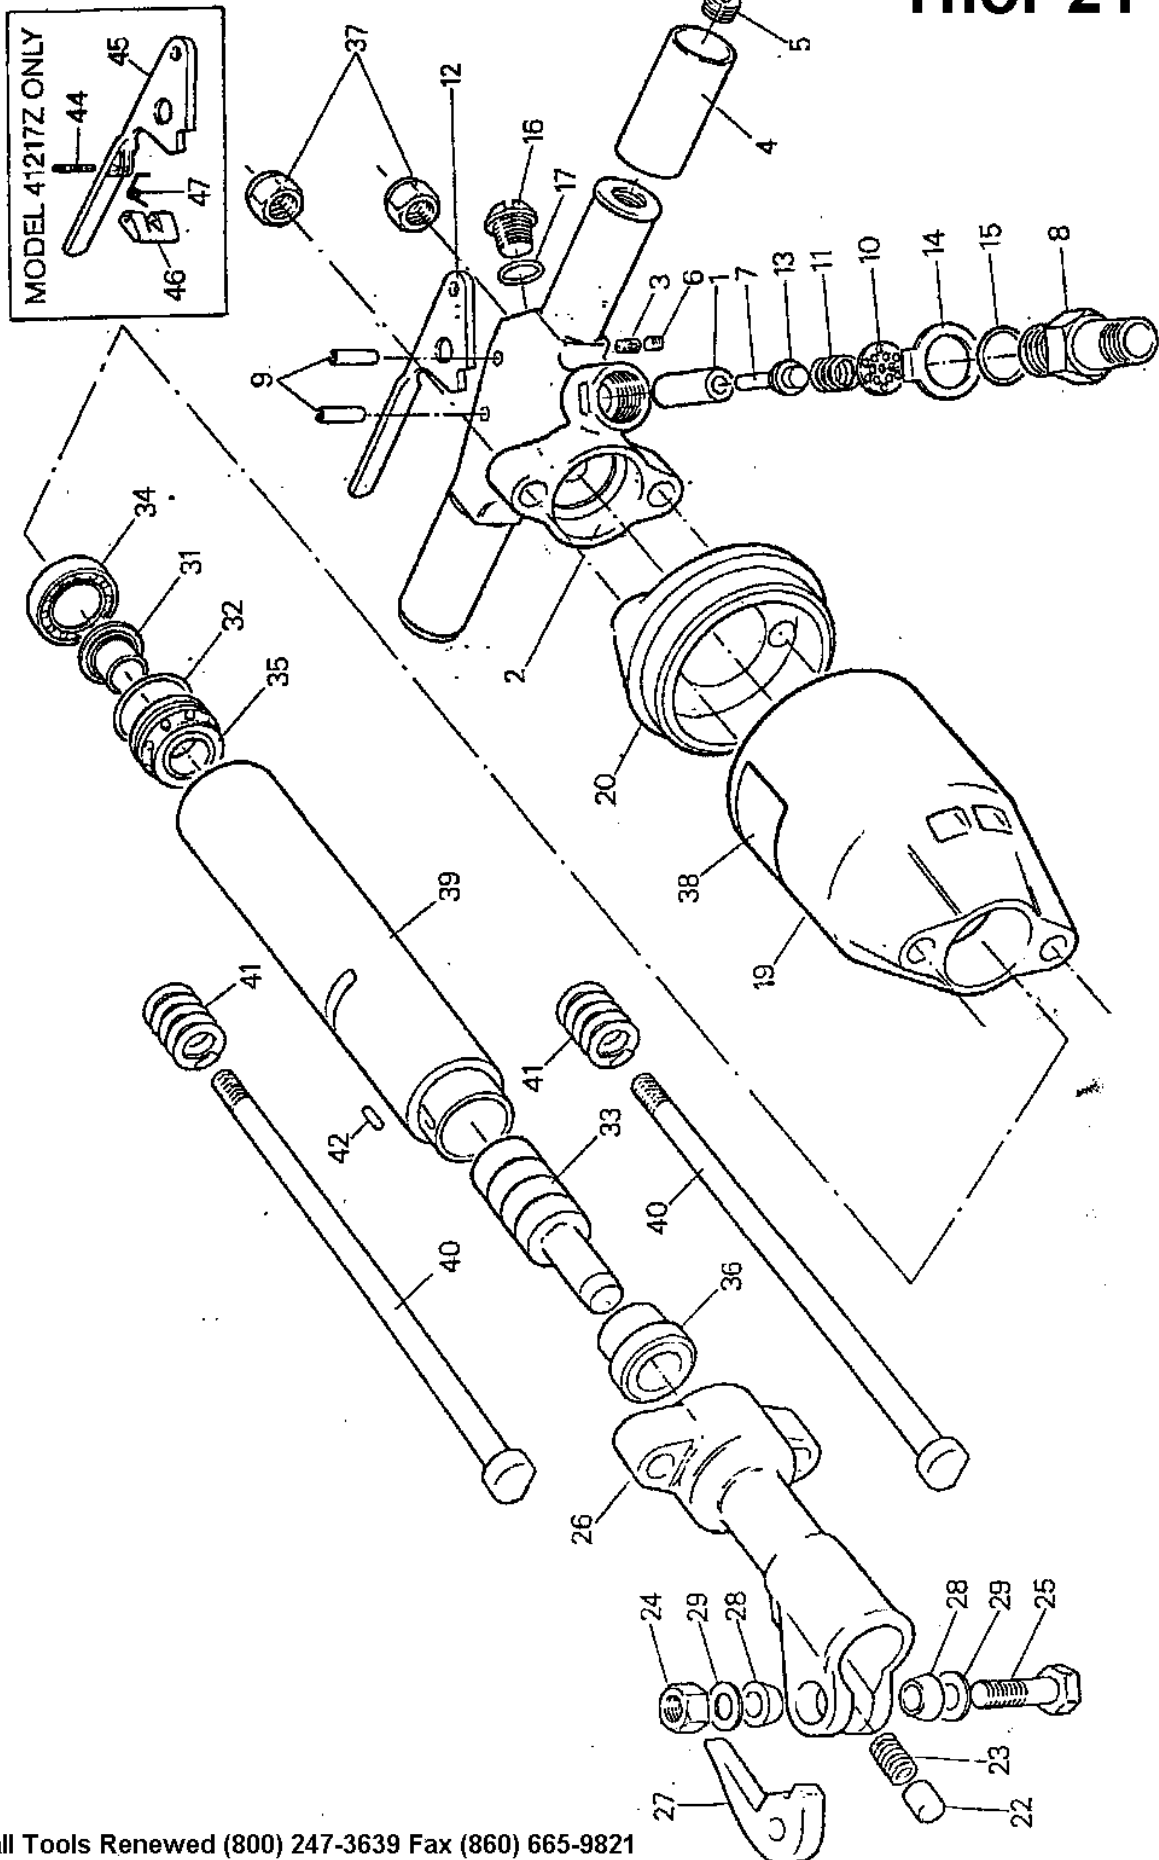

THOR 21

Pneumatic Breakers

For Parts Call Tools Renewed (800) 247-3639 Fax (860) 665-9821

Thor 21

Thor 21

ITEM	PART N°	DESCRIPTION	QTY
	805975	Bushing Assembly includes items 1 & 2	1
1	43395	Bushing	1
2	805976	Backhead	1
3	43473	Oil Control Felt	1
4	43476	Handle Grip	2
5	48402	Closure Plug	1
6	68073	Oil Plug	1
7	805508	Throttle Valve Stem	1
8	805523	Air Inlet Adaptor	1
9	805524	Trigger Pin	2
10	805525	Air Screen	1
11	805527	Throttle Spring	1
12	805528	Throttle Lever	1
13	805529	Throttle Valve Body	1
14	805530	Lock Plate	1
15	805532	Inlet Seal	1
16	805560	Oil Plug	1
17	171000-14	"O" Ring	1
	805974	Backhead Assembly comprises items 1-17 inclusive	1
	805545	Muffler Assembly comprises items 19 & 20	1
19	805546	Muffler Body	1
20	805547	Muffler Cap	1
	805977	Front Head Assy comprises items 22-29 inclusive	1
22	43788	Plunger	1
23	43785	Latch Spring	1
24	806236	Nut	1
25	805675	Latch Bolt	1
26	805978	Front Head	1
27	805979	Retainer	1
28	805980	Retainer Bolt Bush	2
29	805981	Retainer Bolt Washer	2
31	104541	Main Valve	1
32	805531	Seal	1
33	805533	Piston	1
34	805534	Upper Valve Block	1
35	805535	Lower Valve Block	1
36	805536	Piston Bushing	1
37	805559	Nut	2
38	805685-2	Sound Power Label	1
39	805982	Cylinder	1
40	805983	Side Rod	2
41	805984	Side Rod Spring	2
42	43477	Dowel Pin	1
	805626	Lock Off Lever Assembly comprises: 44-47 inclusive	1
44	86384	Dowel Pin	1
45	805622	Throttle Lever	1
46	805624	Pivot Arm	1
47	805625	Lock Off Spring	1

For Parts Call Tools Renewed (800) 247-3639 Fax (860) 665-9821