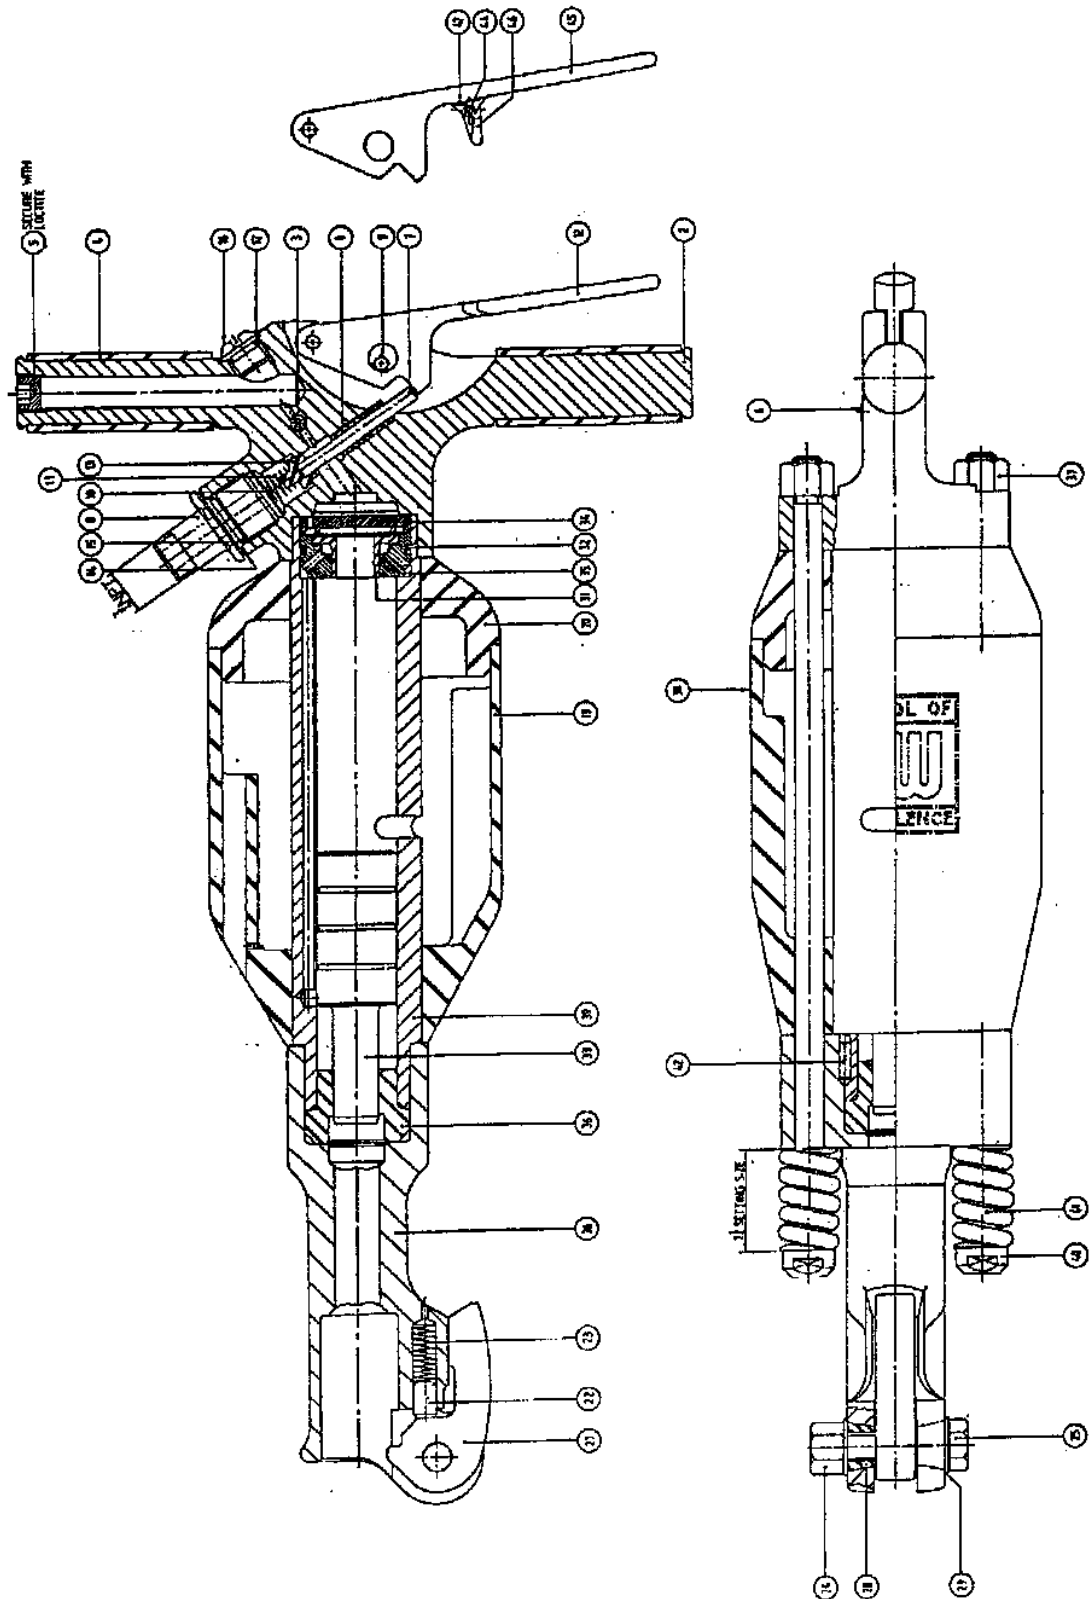

THOR 21

Pneumatic Breakers

For Parts Call Tools Renewed (800) 247-3639 Fax (860) 665-9821

Thor 21

Thor 21

ITEM	PART N°	DESCRIPTION	QTY
	805975	Bushing Assembly includes items 1 & 2	1
1	43395	Bushing	1
2	805976	Backhead	1
3	43473	Oil Control Felt	1
4	43476	Handle Grip	2
5	48402	Closure Plug	1
6	68073	Oil Plug	1
7	805508	Throttle Valve Stem	1
8	805523	Air Inlet Adaptor	1
9	805524	Trigger Pin	2
10	805525	Air Screen	1
11	805527	Throttle Spring	1
12	805528	Throttle Lever	1
13	805529	Throttle Valve Body	1
14	805530	Lock Plate	1
15	805532	Inlet Seal	1
16	805560	Oil Plug	1
17	171000-14	"O" Ring	1
	805974	Backhead Assembly comprises items 1-17 inclusive	1
	805545	Muffler Assembly comprises items 19 & 20	1
19	805546	Muffler Body	1
20	805547	Muffler Cap	1
	805977	Front Head Assy comprises items 22-29 inclusive	1
22	43788	Plunger	1
23	43785	Latch Spring	1
24	806236	Nut	1
25	805675	Latch Bolt	1
26	805978	Front Head	1
27	805979	Retainer	1
28	805980	Retainer Bolt Bush	2
29	805981	Retainer Bolt Washer	2
31	104541	Main Valve	1
32	805531	Seal	1
33	805533	Piston	1
34	805534	Upper Valve Block	1
35	805535	Lower Valve Block	1
36	805536	Piston Bushing	1
37	805559	Nut	2
38	805685-2	Sound Power Label	1
39	805982	Cylinder	1
40	805983	Side Rod	2
41	805984	Side Rod Spring	2
42	43477	Dowel Pin	1
	805626	Lock Off Lever Assembly comprises: 44-47 inclusive	1
44	86384	Dowel Pin	1
45	805622	Throttle Lever	1
46	805624	Pivot Arm	1
47	805625	Lock Off Spring	1

For Parts Call Tools Renewed (800) 247-3639 Fax (860) 665-9821