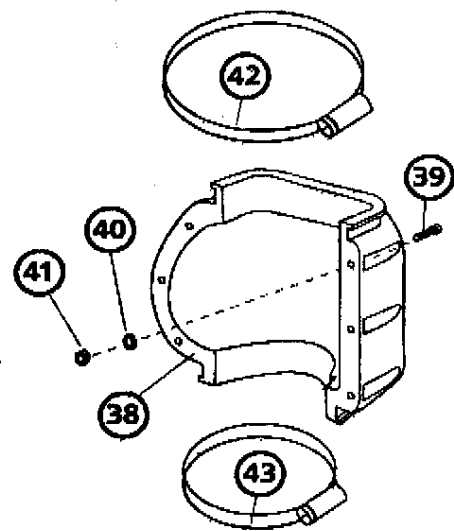

21S Breaker

Optional Muffler

Model 21S Breaker

Q.L.	Part	Description of Part	Per Tool	Q.L.	Part	Description of Part	Per Tool	
R	1	203026	Lock Washer	4	O	28	061003 Liner	1
R	2	242044	Set Screw	4	R	29	003023 Gasket	1
R	3	003024	Oil Plug	1		30	061004 1" Chuck Housing	1
R	4	007005	Handle Grip	2	O	31	003021 Steel Retainer	1
R	5	007003	Throttle Lever Pivot Pin	1	R	32	001044 Steel Retainer Spring	1
O	6	007002	Throttle Lever	1	O	33	061006 Side Rod	2
O	7	030618	Oilite Bush	1	O	34	029012 Side Rod Spring	2
O	8	060012	Throttle Valve Pin	1	R	35	057062 Side Rod Washer	2
R	9	001006	Throttle Valve Stem Seal	1	R	36	003041 Side Rod Nut	2
R	10	007013	Throttle Valve Bush Seal	1	R	37	023055 Tappet Bushing Seal	1
O	11	060005	Throttle Valve Casing	1	Optional Muffler Parts			
R	12	060008	Seal	1		38	061008 Muffler	1
O	13	023014	Throttle Valve Ball	1		39	910101 Cap Screw	6
O	14	060011	Swivel Air Connection	1		40	029013 Washer	12
R	15	003013	Swivel Air Connection O Ring	1		41	029009 Nut	6
O	16	003012	Swivel Air Connection Nut	1		42	906004 Jubilee Clip	1
R	17	003011	Swivel Air Connection Gasket	1		43	906005 Jubilee Clip	1
	18	061001	Cylinder	1				
R	19	023046	Throttle Valve Spring	1				
R	20	030024	Valve (Delrin)	1				
R	21	030023	Valve Seat (Delrin)	1				
R	22	030022	Valve Block (Delrin)	1				
R	23	007006	Seal	3				
	24	057027	Kickport Plug	1				
	25	061002	Handle	1				
O	26	061007	Piston	1				
R	27	003020	Steel Retainer Plunger	1				

Key R - Recommended Spares (ie stock)
O - Occasional Spares (order as required)