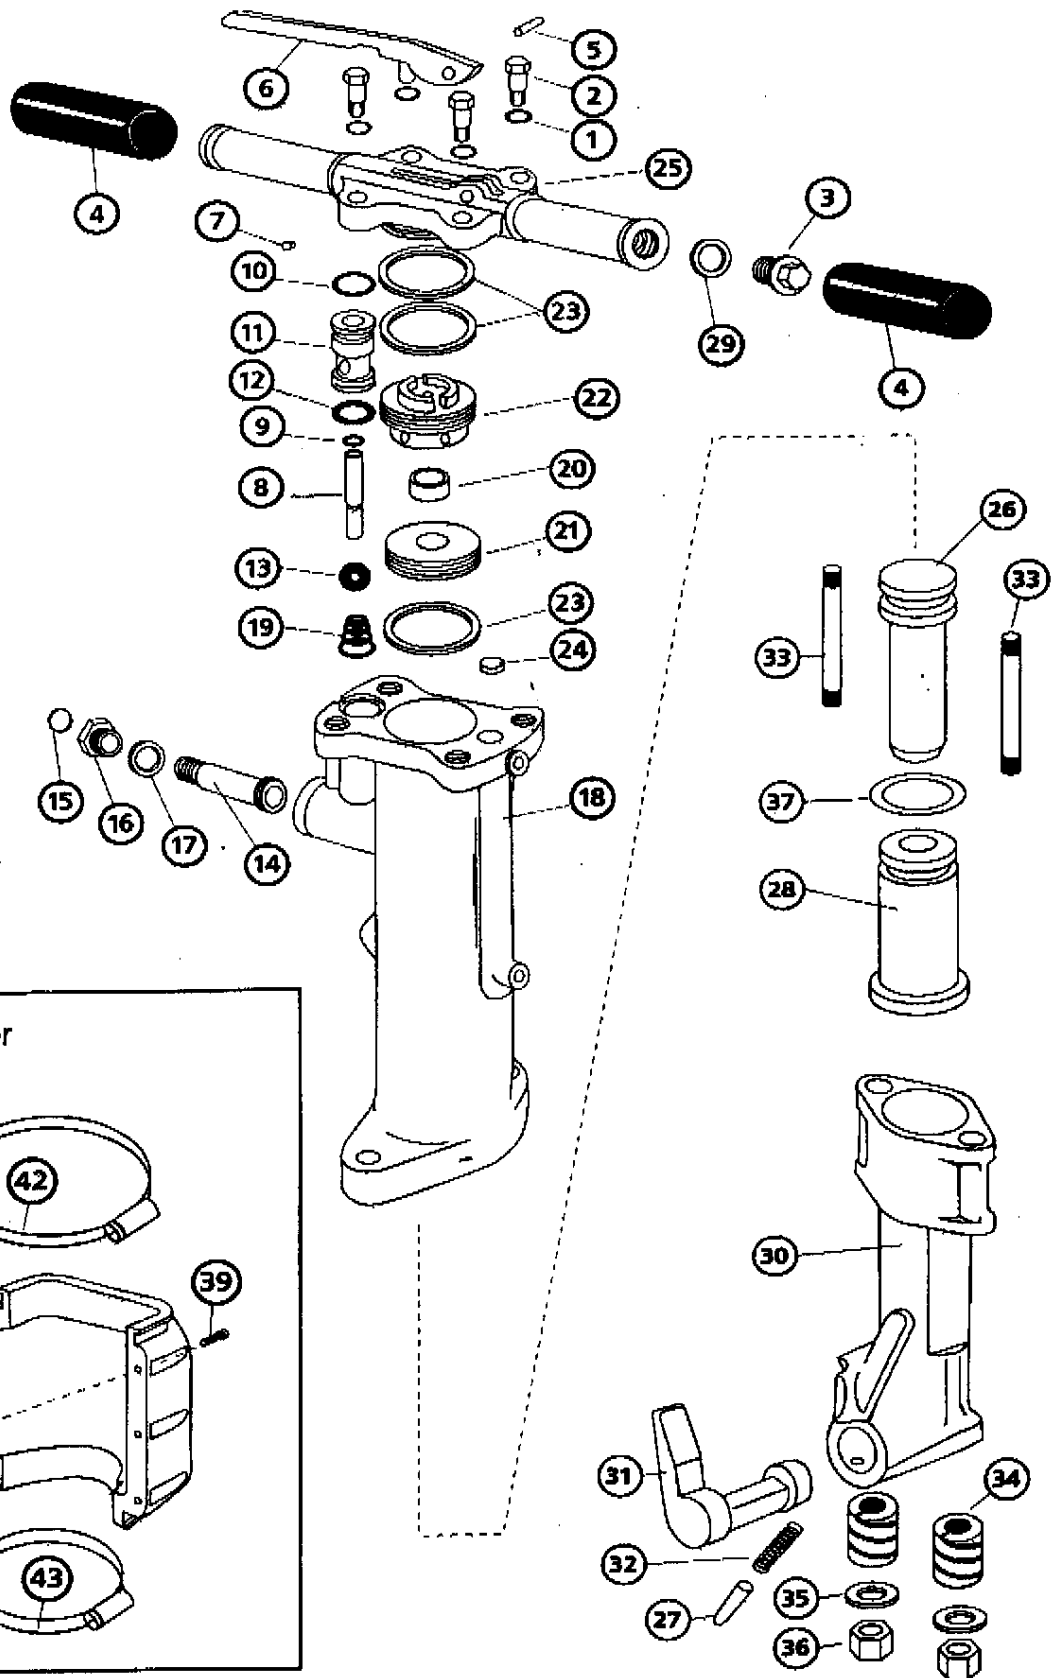

21S Breaker

Optional Muffler

Model 21S Breaker

Q.L.	Part	Description of Part	Per Tool	Q.L.	Part	Description of Part	Per Tool	
R	1	203026	Lock Washer	4	O	28	061003 Liner	1
R	2	242044	Set Screw	4	R	29	003023 Gasket	1
R	3	003024	Oil Plug	1		30	061004 1" Chuck Housing	1
R	4	007005	Handle Grip	2	O	31	003021 Steel Retainer	1
R	5	007003	Throttle Lever Pivot Pin	1	R	32	001044 Steel Retainer Spring	1
O	6	007002	Throttle Lever	1	O	33	061006 Side Rod	2
O	7	030618	Oilite Bush	1	O	34	029012 Side Rod Spring	2
O	8	060012	Throttle Valve Pin	1	R	35	057062 Side Rod Washer	2
R	9	001006	Throttle Valve Stem Seal	1	R	36	003041 Side Rod Nut	2
R	10	007013	Throttle Valve Bush Seal	1	R	37	023055 Tappet Bushing Seal	1
O	11	060005	Throttle Valve Casing	1	Optional Muffler Parts			
R	12	060008	Seal	1		38	061008 Muffler	1
O	13	023014	Throttle Valve Ball	1		39	910101 Cap Screw	6
O	14	060011	Swivel Air Connection	1		40	029013 Washer	12
R	15	003013	Swivel Air Connection O Ring	1		41	029009 Nut	6
O	16	003012	Swivel Air Connection Nut	1		42	906004 Jubilee Clip	1
R	17	003011	Swivel Air Connection Gasket	1		43	906005 Jubilee Clip	1
	18	061001	Cylinder	1				
R	19	023046	Throttle Valve Spring	1				
R	20	030024	Valve (Delrin)	1				
R	21	030023	Valve Seat (Delrin)	1				
R	22	030022	Valve Block (Delrin)	1				
R	23	007006	Seal	3				
	24	057027	Kickport Plug	1				
	25	061002	Handle	1				
O	26	061007	Piston	1				
R	27	003020	Steel Retainer Plunger	1				

Key R - Recommended Spares (ie stock)
O - Occasional Spares (order as required)