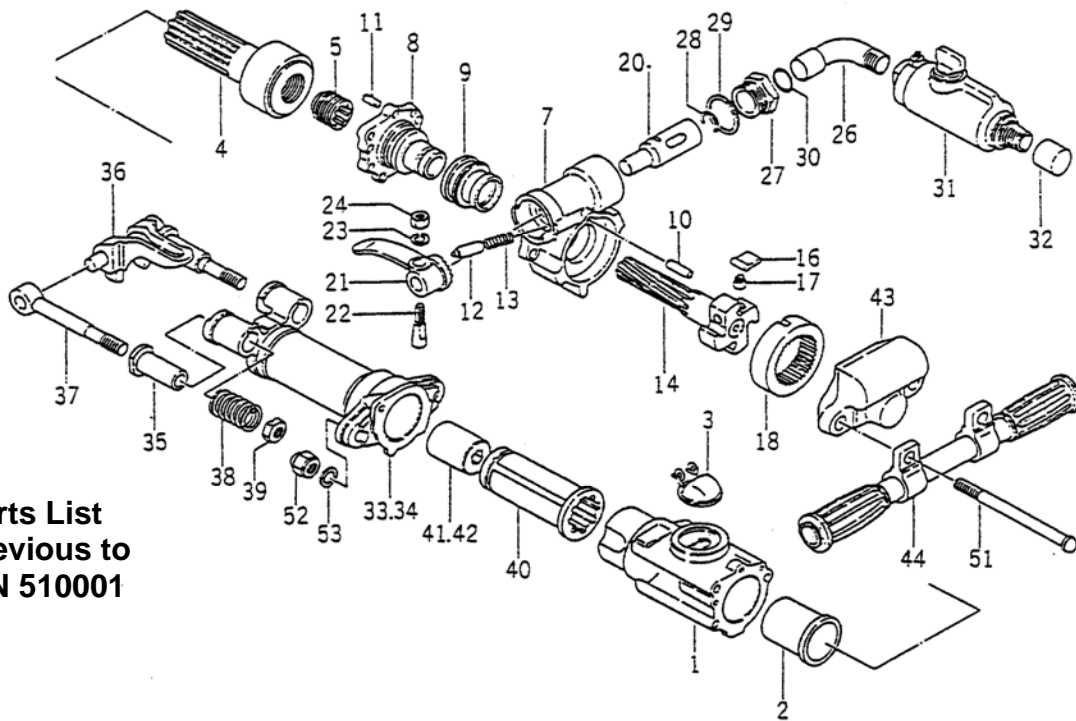

Kent Model 112D Rockdrill (Old Style Tools with Serial No. previous to 510001)

Parts List Previous to S/N 510001

Item	Part No.	Description	Item	Part No.	Description
1	K18600	Cylinder	27	K18626	Air Hose Plug
2	K18601	Cylinder Bushing	28	K18627	Air Hose Tube Retainer
3	K18602	Exhaust Cap	29	K18628	Air Hose Washer
4	K18603	Piston	30	K18629	O-Ring
5	K18604	Rifle Nut	31	K18630	Crystal Oiler
7	K18606	Valve Case	32	K18631	Connection Tube Cap
8	K18607	Valve Plug	33	K18632	Fronthead (7/8" X 3-1/4")
9	K18608	Valve	34	K18633	Fronthead (1" X 4-1/4")
10	K18609	Ratchet Ring Dowel	35	K18634	Fronthead Bushing
11	K18610	Valve Case Dowel	36	K18635	Steel Puller
12	K18611	Detent Plunger	37	K18636	Steel Puller Bolt
13	K18612	Detent Plunger Spring	38	K18637	Steel Puller Spring
14	K18613	Rifle Bar	39	K18638	Steel Puller Nut
16	K18615	Pawl	40	K18639	Sleeve
17	K18616	Pawl Spring	41	K18640	Rotation Sleeve Bushing (7/8" X 3-1/4")
18	K18617	Ratchet Ring	42	K18641	Rotation Sleeve Bushing (1" X 4-1/4")
20	K18619	Throttle Valve	43	K18642	Backhead
21	K18620	Throttle Handle	44	K18643	Sinker Handle
22	K18621	Throttle Bolt	51	K18650	Through Bolt
23	K18622	3/8" Spring Washer	52	K18651	Through Bolt Nut
24	K18623	3/8" Nut	53	K18652	1A" Spring Washer
26	K18625	Air Hose Tube			