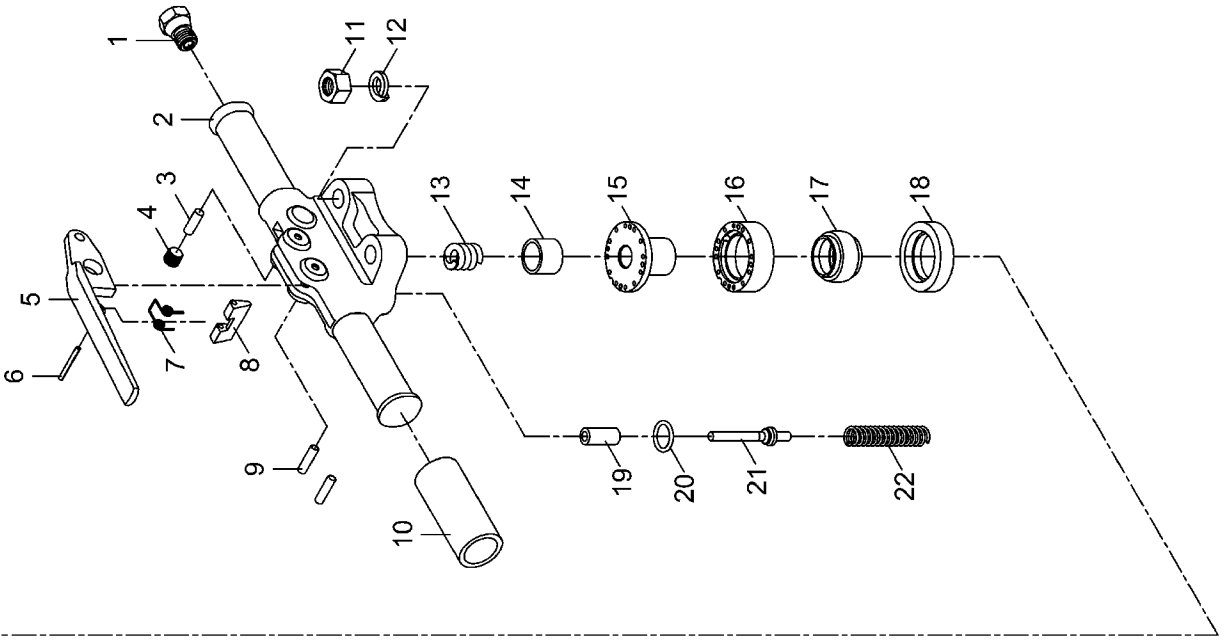

Parts Breakdown for JPB-60-1-1/8" and JPB-60-1-1/4"

Tools Renewed Inc
Tel: 800-247-3639 Fax: 860-665-9821

Parts List for JPB-60-1-1/8" and JPB-60-1-1/4"

Index No.	Part No.	Description	Size	Qty.
1	P61119	Oil Plug		1
2	P61111	Back Head		1
3	P91245	Felt Oiler	8.5x25mm	1
4	P91220	Oil Control Plug	1/2"	1
5	P91217	Throttle Lever		1
6	P91250	Spring Pin	4x40mm	1
7	P91252	Stop Lever Spring		1
8	P91251	Stop Lever		1
9	P91218	Throttle Lever Pin	8x30mm	2
10	P91213	Rubber Grip		2
11	P91225	Back Head Nut		4
12	P91224	Lock Washer	5/8"	4
13	P91210	Plunger Spring		1
14	P91209	Plunger		1
15	P61107	Valve Guide		1
16	P61105	Valve Chest		1
17	P91204	Automatic Valve		1
18	P61106	Valve Seat		1
19	P91215	Throttle Valve Stem Guide		1
20	P91212	O-Ring	21.7x3.5mm	1
21	P91214	Throttle Valve		1
22	P91216	Throttle Valve Spring		1
23	P91202	Cylinder Plug		3
24	P91208	Dowel Pin	1/4"x3/4"	1
25	P61101	Cylinder		1
26	P91238	Air Inlet Screen		1
27	P91222	Air Inlet Swivel O-Ring	28.5x2mm	1
28	P91235	Air Inlet Swivel		1
29	P91237	O-Ring	29.4x3.1mm	1
30	P91236	Air Inlet Swivel Nut		1
31	P91246	Plug		1
32	P61123	Back Head Bolt		4
33	P61139	Front Head Bolt		2
34	P91244	Rubber Plug		1
35	P61103	Piston Hammer		1
36	P61126	Tappet Seat		1
37	P61127	Tappet		1
38	P61143	Front Head Bushing	Used w/the JPB-60-1-1/8"	1
	P91243	Front Head Bushing	Used w/the JPB-60-1-1/4"	1
39	P61121	Front Head		1
40	P91242	Front Head Bolt Spring		2
41	P91241	Front Head Bolt Lock Washer		2
42	P91240	Front Head Bolt Nut		2
43	P91229	Steel Retainer Bolt		1
44	P91232	Steel Retainer Bolt Bushing		2
45	P91231	Lock Washer	3/4"	1
46	P91230	Steel Retainer Bolt Nut	3/4"-16	1
47	P91234	Steel Retainer Spring		1
48	P91233	Steel Retainer Plunger		1
49	P91228	Steel Retainer		1