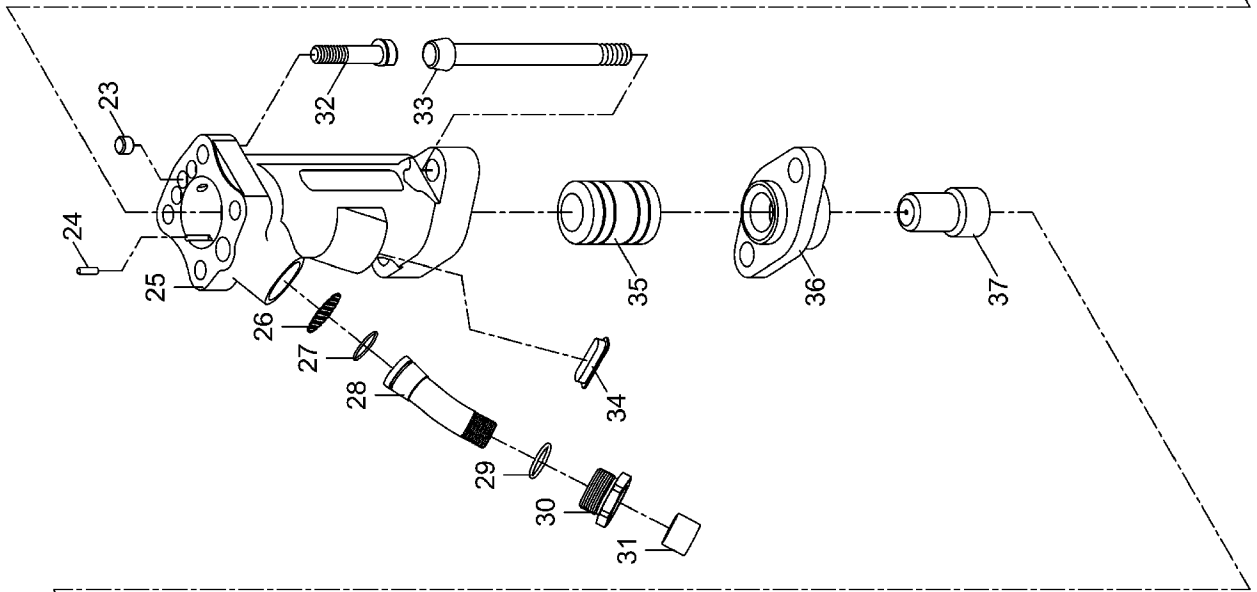

Parts Breakdown for JPB-60-1-1/8" and JPB-60-1-1/4"

Tools Renewed Inc
Tel: 800-247-3639 Fax: 860-665-9821

Parts List for JPB-60-1-1/8" and JPB-60-1-1/4"

Index No.	Part No.	Description	Size	Qty.
1	P61119	Oil Plug		1
2	P61111	Back Head		1
3	P91245	Felt Oiler	8.5x25mm	1
4	P91220	Oil Control Plug	1/2"	1
5	P91217	Throttle Lever		1
6	P91250	Spring Pin	4x40mm	1
7	P91252	Stop Lever Spring		1
8	P91251	Stop Lever		1
9	P91218	Throttle Lever Pin	8x30mm	2
10	P91213	Rubber Grip		2
11	P91225	Back Head Nut		4
12	P91224	Lock Washer	5/8"	4
13	P91210	Plunger Spring		1
14	P91209	Plunger		1
15	P61107	Valve Guide		1
16	P61105	Valve Chest		1
17	P91204	Automatic Valve		1
18	P61106	Valve Seat		1
19	P91215	Throttle Valve Stem Guide		1
20	P91212	O-Ring	21.7x3.5mm	1
21	P91214	Throttle Valve		1
22	P91216	Throttle Valve Spring		1
23	P91202	Cylinder Plug		3
24	P91208	Dowel Pin	1/4"x3/4"	1
25	P61101	Cylinder		1
26	P91238	Air Inlet Screen		1
27	P91222	Air Inlet Swivel O-Ring	28.5x2mm	1
28	P91235	Air Inlet Swivel		1
29	P91237	O-Ring	29.4x3.1mm	1
30	P91236	Air Inlet Swivel Nut		1
31	P91246	Plug		1
32	P61123	Back Head Bolt		4
33	P61139	Front Head Bolt		2
34	P91244	Rubber Plug		1
35	P61103	Piston Hammer		1
36	P61126	Tappet Seat		1
37	P61127	Tappet		1
38	P61143	Front Head Bushing	Used w/the JPB-60-1-1/8"	1
	P91243	Front Head Bushing	Used w/the JPB-60-1-1/4"	1
39	P61121	Front Head		1
40	P91242	Front Head Bolt Spring		2
41	P91241	Front Head Bolt Lock Washer		2
42	P91240	Front Head Bolt Nut		2
43	P91229	Steel Retainer Bolt		1
44	P91232	Steel Retainer Bolt Bushing		2
45	P91231	Lock Washer	3/4"	1
46	P91230	Steel Retainer Bolt Nut	3/4"-16	1
47	P91234	Steel Retainer Spring		1
48	P91233	Steel Retainer Plunger		1
49	P91228	Steel Retainer		1