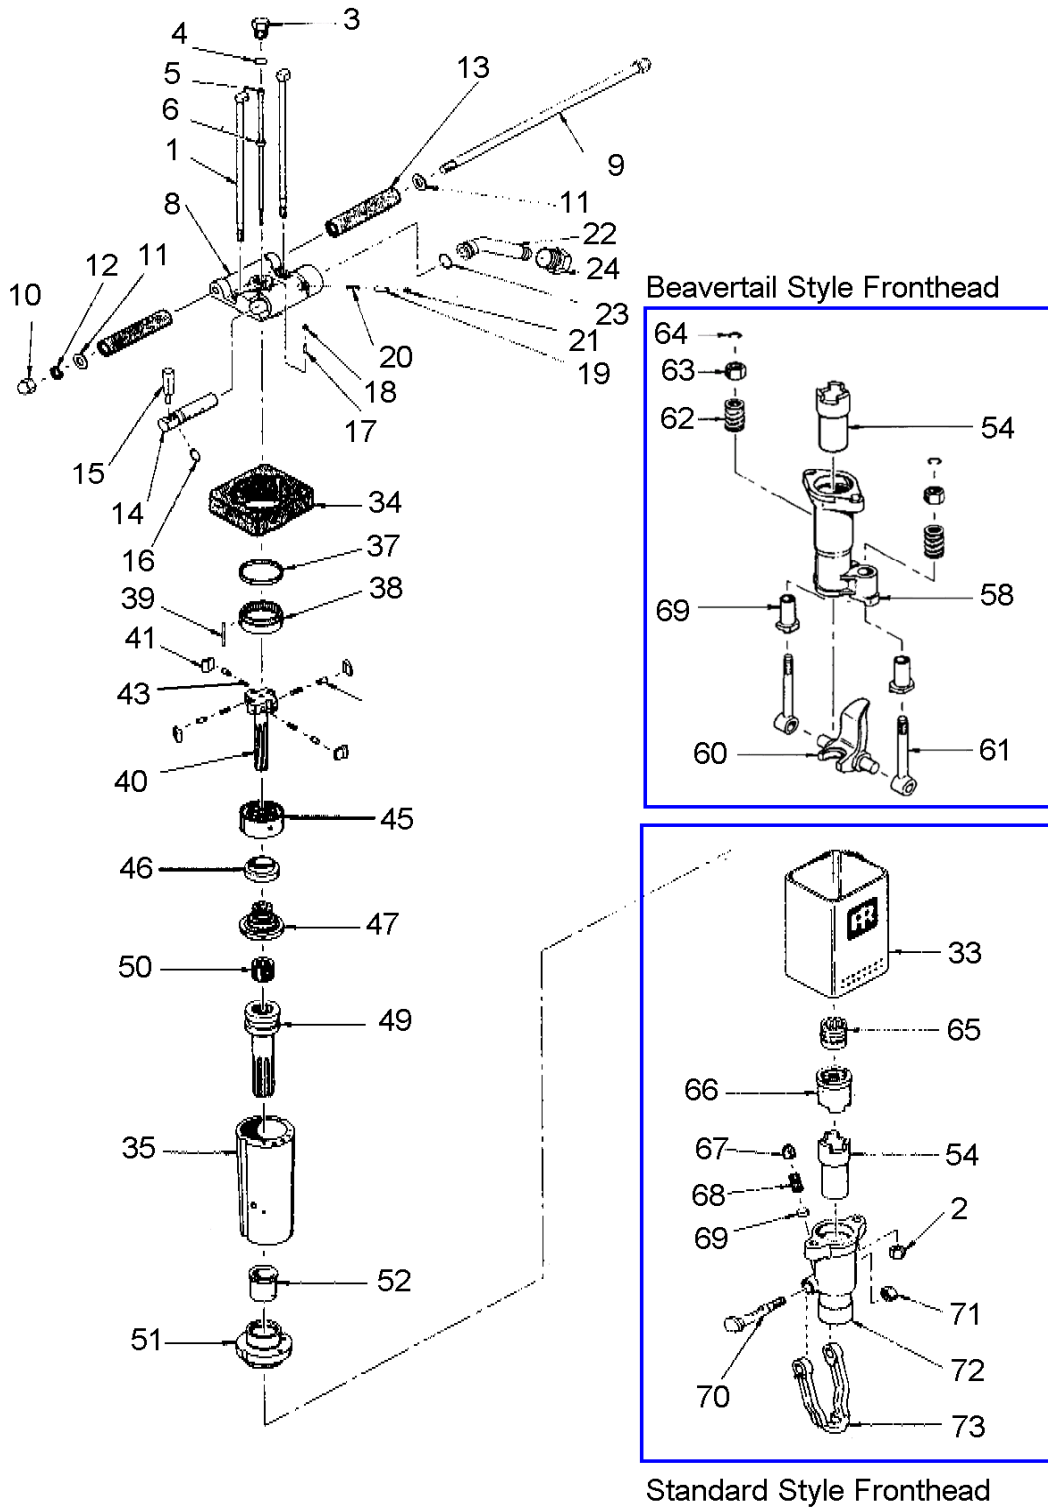

**Ingersoll-Rand JH40 Rockdrill (55 lbs)**

**INGERSOLL-RAND JH40 ROCKDRILL (55 lbs)**

Item No.	Part No.	Description	Item No.	Part No.	Description
1	50003185	Assembly Rod	37	50719731	Seal, Rotation Ratchet
2	50003193	Nut, Assembly Rod	38	50719723	Ratchet, Rotation
3	50503606	Tube Retainer	39	95385720	Dowel Pin, Rotation Ratchet
4	95086526	O-Ring	40	50003888	Rifle Bar
5	50763762	Blower Tube	41	50172386	Pawl, Rotation
6	50045673	Rubber Tube	42	50172394	Plunger, Rotation Pawl
8	50924380	Handle	43	50173269	Spring, Rotation Pawl Plunger
9	50973395	Handle Bolt	45	50719830	Valve Chest
10	95084760	Nut, Handle	46	50006816	Valve
11	95064705	Washer, Handle Bolt	47	50719822	Valve Guide
12	95210415	Lockwasher	49	50965987	Piston
13	50973379	Grip, Handle	50	50004183	Rifle Nut
	50809748	Throttle Valve Assy.	51	50719806	Bearing, Piston Stem
14	50809730	Throttle Valve	52	50719764	Sleeve, Piston Stem
15	51085637	Lever, Throttle Valve	54	50014562	Chuck 1"Hex x 4-1/4"
16	95018099	O-Ring	55	50003375	Driver, Chuck
17	95210563	Locating Pin	56	50023126	Nut, Chuck
18	95049359	Plug, Handle	58	50003144	Fronthead
19	50003748	Plunger-T. Valve	59	50009182	Bushing, Fronthead
20	50170927	Spring-T. Valve	60	50008960	Steel Holder
21	95049359	Plug, Handle	61	50009174	Bolt Steel Holder
22	50973734	Hose Connection Assy.	62	50009125	Spring, Steel Holder Bolt
23	95086161	O-Ring	63	50009158	Nut, Steel Holder Bolt
24	50028117	Cap, hose Connection	64	50009190	Retaining Ring, Steel Holder
25	95214797	Plug, Handle	65	50023126	Nut, Chuck
26	50975549	Water Hose Connection	66	50003375	Driver, Chuck
27	50028018	Rubber, Water Hose Stem	67	95002143	Plug
28	50011808	Stem, Water Connection	68	50550391	Spring
29	50028042	Nut, Water Connection	69	50550409	Plunger, Steel Holder
30	50028000	Water Valve	70	50899392	Bolt
33	50719863	Muffler	71	95077301	Nut
34	50719871	Cap, Muffler	72	50719855	Front Head
35	50719889	Cylinder	73	50899400	Steel Holder