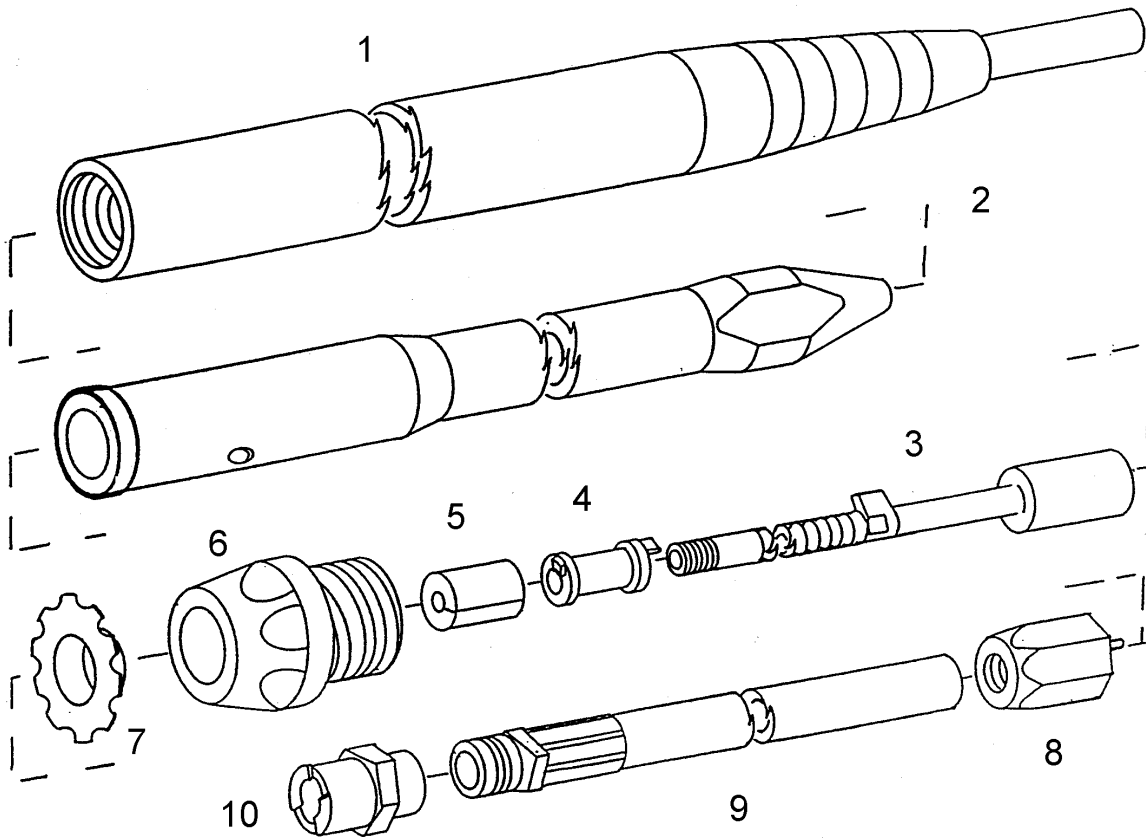

**Parts for Ditch Witch and Pierce Airrow Model (PA-3)  
3" Underground Piercing Tool**

Index No.	Part No.	Ditch Witch Ref No.	Description
1	14013	352-408	Body & Anvil 4"
2	14015	352-410	Stiker
3	14016	352-412	Direction Screw
4	14017	352-413	Direction Nut— Includes Rubber Sleeve #5
5	14018	116-273	Rubber Sleeve— Available Only as 14004 Assy.
6	14019	352-414	Tailpiece Body
7	14020	116-274	Flapper Valve
8	14021	120-002	Hose Nut
9	14023	120-004	Hose Whip (Bare Hose)
10	14098	120-012	Coupling Nut