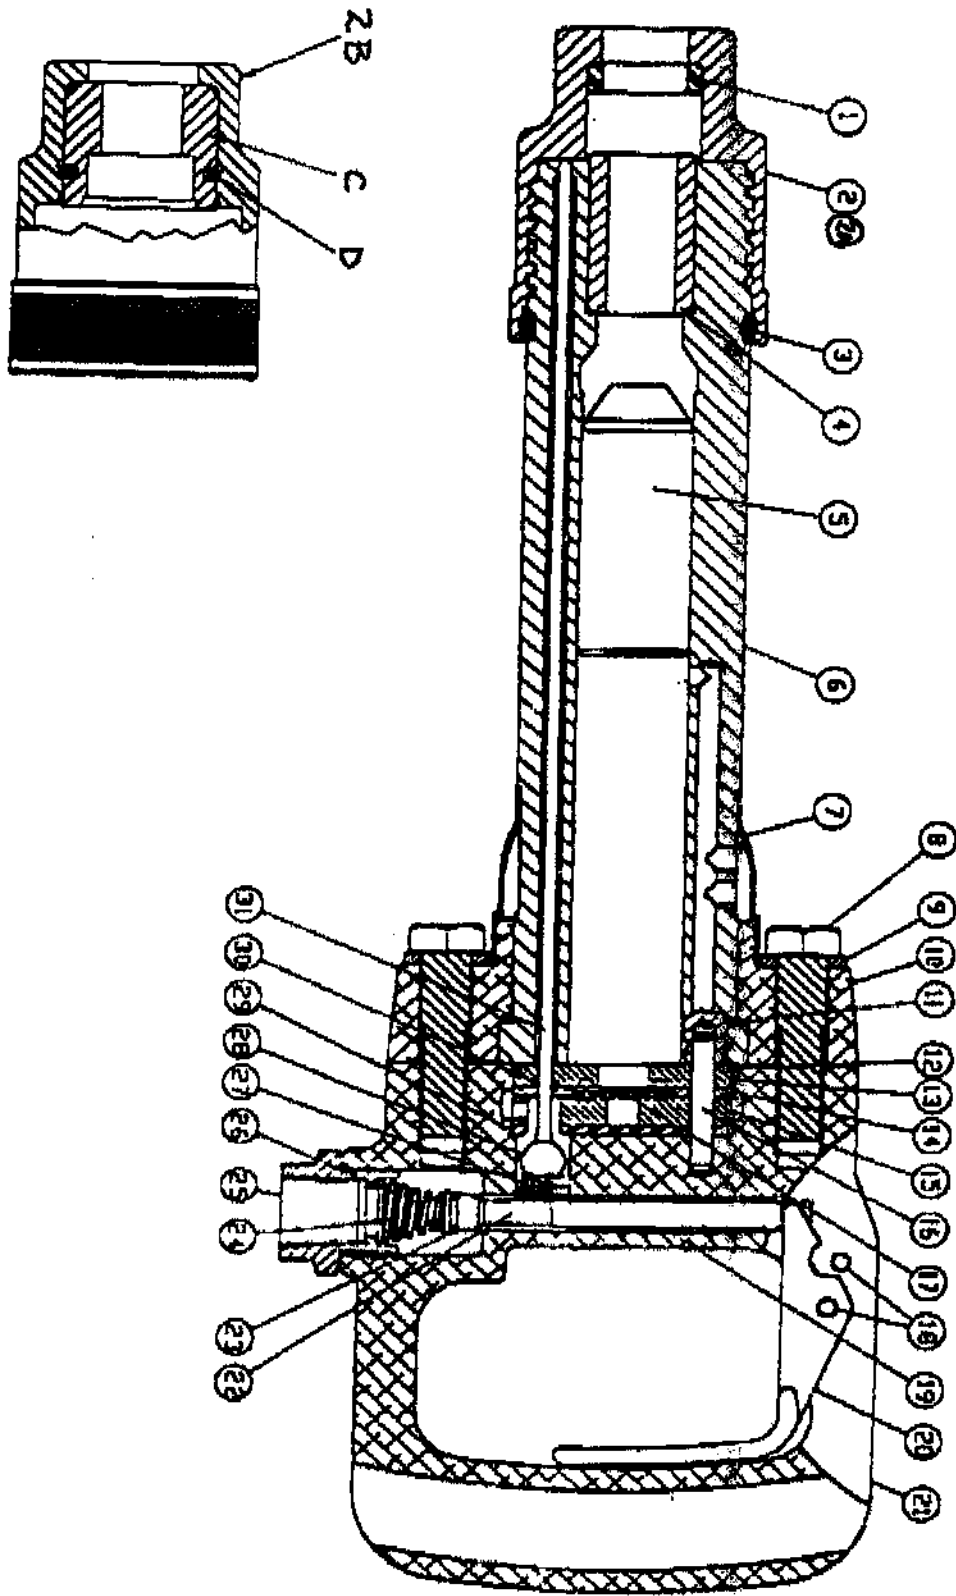

CP4127

For Parts Call Tools Renewed (800) 247-3639 Fax (860) 665-9821

CP 4127 HEAVY DUTY CHIPPING HAMMERS Model "A" & "U"

Index No.	Part No.	Description	No. Reqd	Index No.	Part No.	Description	No. Reqd
1	P144139	Buffer-Chisel (opt)	1	13	P144142	Lid-Lower-Valve	1
2 ^A	P144137	Retainer-Chisel (Rd. Coll,opt)	1	14	P144141	Case-Valve	1
3	F035289	Ring-Retainer	1	15	P144140	Lid-Upper-Valve	1
4	P001650	Bushing-Chisel(Rd.)	1	16	P144147	Pin-Dowel (2)	2
	P001651	Bushing-Chisel(Hex)	1	17	P142821	Valve-Cycling	1
5	P114388	Piston (1" Str)	1	18	R133787	Pin-Thr. Lever (2)	2
	P118882	Piston (2 ⁷ / ₈ " Str)	1	19	P144138	Bushing-Thr. Valve	1
	P118878	Piston (4" Str)	1	20	F815187	Lever-Throttle	1
6	P144279	Cylinder, 1" (Rd)	1	21	P144134	Handle	1
	P144280	Cylinder, 1" (Hex)	1	22	P144202	Valve-Throttle	1
	P144281	Cylinder, 2" (Rd)	1	23	P083071	O-Ring (-011)	1
	P144282	Cylinder, 2" (Hex)	1	24	C038808	Strainer-Air	1
	P144283	Cylinder, 3" (Rd)	1	25	C082282	Bushing-Inlet	1
	P144284	Cylinder, 3" (Hex)	1	26	C077054	Spring-Thr. Valve	1
	P144285	Cylinder, 4" (Rd)	1	27	P144144	Spring-Shut-Off	1
	P144286	Cylinder, 4" (Hex)	1	28	C043184	Valve-Shut-Off	1
7	P071366	Deflector-Exhaust	1	29	P144143	Seat-Shut-Off	1
8	P144146	Screw-Cap	2	30	C087318	O-Ring (-008)	1
9	P144782	Washer,Nord-Lock(2per bolt,camface to camface)	4	31	P144205	Rod-Shut-Off (1" Str)	1
10	P147590	Flange-Cylinder	1		P144204	Rod-Shut-Off (2" Str)	1
11	P144153	Ring-Clamp	1		P144145	Rod-Shut-Off (3" Str)	1
12	C100588	O-Ring (-033)	1		P144203	Rod-Shut-Off (4" Str)	1
				2 ^B	P144441	Ret.-Oval Collar/Rd Shank	1
				2 ^C	P145545	Ret.-Oval Collar/Hex Shank	1
				C	P145458	-Insert-Cylinder (Oval/Hex)	1
				C	P146459	-Ring-Retaining (Oval/Hex)	1