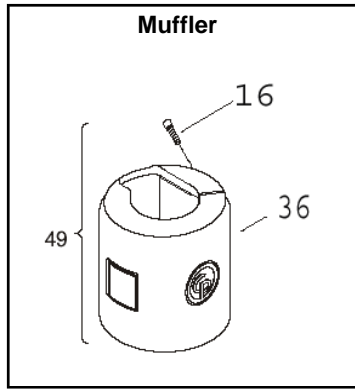

**PARTS FOR CHICAGO PNEUMATIC CP-1240 (90LB HAMMER)**

Index No.	Part No.	Description	Index No.	Part No.	Description
1	F037790	Bolt-Fronthead	24	R096059	Lock-Fronthead Bolt
2	R092915	Spring-Fronthead Bolt	25	F037789	Nut-Fronthead Bolt
3	C036901	Plug-Oil Regulator	26	F814725	Lever-Throttle
4	R133433	Pin Throttle Lever	27	R092894	Valve Throttle (Inc. 28&29)
5	R075031	Plug-Oil	28	R098368	Seal, Valve Throttle
6	F815045	Backhead	29	R098369	Clip, T. Valve
7	F815126	Backhead Complete	30	P103521	O-Ring
		Incl. 3,4,5,6 & 26	31	R110317	O-Ring
8	R085259	Washer-Take-Up	32	R085269	Swivel-Air Inlet
9	P083094	O-Ring	33	R000530	Nut- Air Inlet Swivel
10	R122975	Valve	34	R005717	Spring-Throttle Valve
11	R092904	Case-Valve	35	R047965	Seal Cylinder
12	R122977	Valve Case Comp.	36	F814004	Hood Muffler
		Incl. 9,10,11 & 13	37	R092911	Spring-Latch Retainer
13	R122976	Guide Valve	38	R092910	Plunger Retainer Latch
14	F814228	Cylinder	39	R092909	Latch Retainer
15	R000127	Piston	40	R050894	Bushing-Latch Retainer
16	R117415	Screw-Socket Hd. Cap	41	P008999	Nut-Retainer Bolt
17	R096123	Block-Anvil	42	R076562	Bushing-Retainer Bolt
18	R092907	Bushing-Anvil Block	43	R076853	Bolt-Retainer Latch
19	F816345	Grip Rubber	44	R003069	Nut-Backhead
20	R092917	Fronthead (1-1/8" & 22)	45	R000550	Lockwasher
21	R092918	Fronthead (1-1/4" & 23)	46	R092896	Bolt-Backhead
			49	K3206448	Muffler Assy.—Complete
22	R090122	Bushing-F.H. (1-1/8")	55	R043644	Fronthead Spiker
23	R040635	Bushing-F.H. (1-1/4")	56	R043649	Block Driving