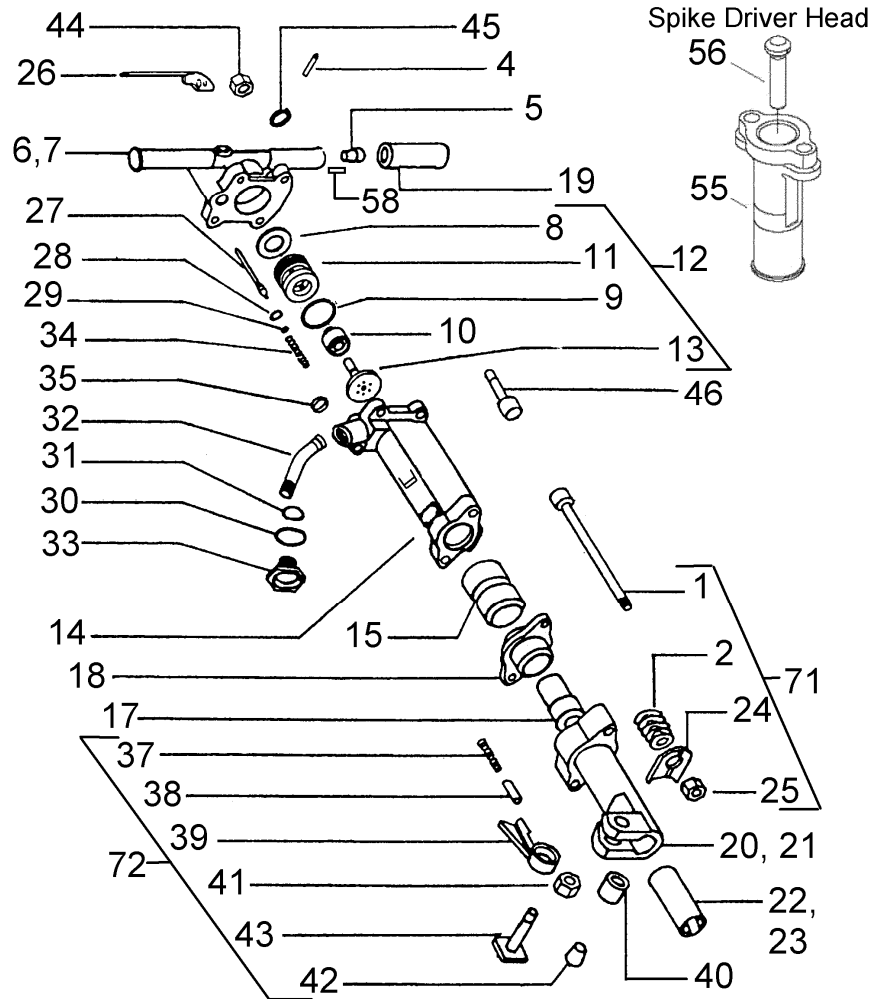

**PARTS FOR CHICAGO PNEUMATIC CP-1240 (90LB HAMMER)**

Index No.	Part No.	Description	Index No.	Part No.	Description
1	F037790	Bolt-Fronthead	24	R096059	Lock-Fronthead Bolt
2	R092915	Spring-Fronthead Bolt	25	F037789	Nut-Fronthead Bolt
3	C036901	Plug-Oil Regulator	26	F814725	Lever-Throttle
4	R133433	Pin Throttle Lever	27	R092894	Valve Throttle (Inc. 28&29)
5	R075031	Plug-Oil	28	R098368	Seal, Valve Throttle
6	F815045	Backhead	29	R098369	Clip, T. Valve
7	F815126	Backhead Complete	30	P103521	O-Ring
		Incl. 3,4,5,6 & 26	31	R110317	O-Ring
8	R085259	Washer-Take-Up	32	R085269	Swivel-Air Inlet
9	P083094	O-Ring	33	R000530	Nut- Air Inlet Swivel
10	R122975	Valve	34	R005717	Spring-Throttle Valve
11	R092904	Case-Valve	35	R047965	Seal Cylinder
12	R122977	Valve Case Comp.	36	F814004	Hood Muffler
		Incl. 9,10,11 & 13	37	R092911	Spring-Latch Retainer
13	R122976	Guide Valve	38	R092910	Plunger Retainer Latch
14	F814228	Cylinder	39	R092909	Latch Retainer
15	R000127	Piston	40	R050894	Bushing-Latch Retainer
16	R117415	Screw-Socket Hd. Cap	41	P008999	Nut-Retainer Bolt
17	R096123	Block-Anvil	42	R076562	Bushing-Retainer Bolt
18	R092907	Bushing-Anvil Block	43	R076853	Bolt-Retainer Latch
19	F816345	Grip Rubber	44	R003069	Nut-Backhead
20	R092917	Fronthead (1-1/8" & 22)	45	R000550	Lockwasher
21	R092918	Fronthead (1-1/4" & 23)	46	R092896	Bolt-Backhead
			49	K3206448	Muffler Assy.—Complete
22	R090122	Bushing-F.H. (1-1/8")	55	R043644	Fronthead Spiker
23	R040635	Bushing-F.H. (1-1/4")	56	R043649	Block Driving