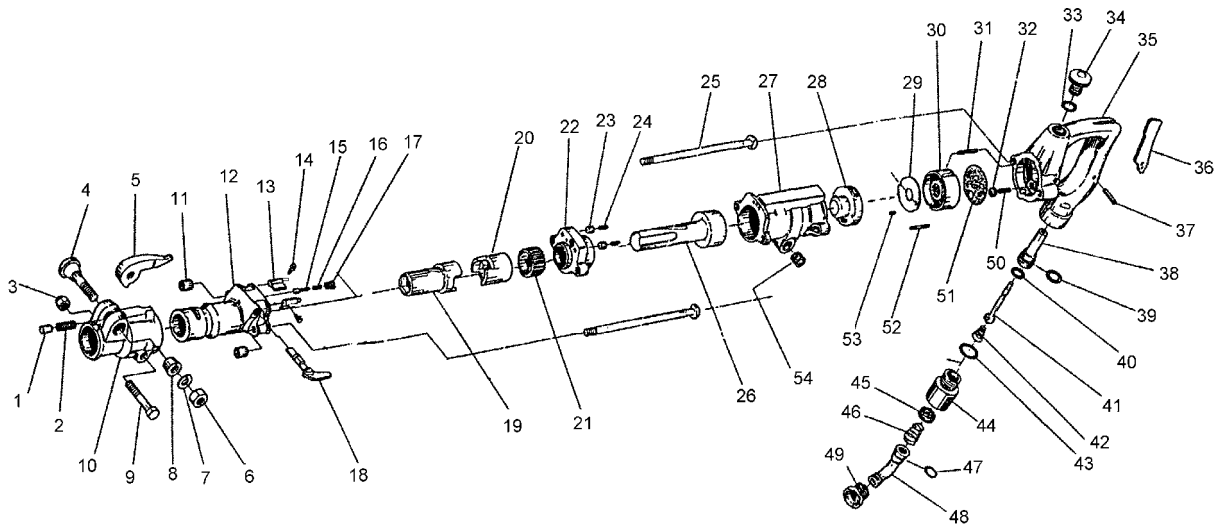

Airmax (formerly Air Pro) Model P-15 (20 lb Rockdrill)

Item No	Part No	Description	Item No	Part No	Description
1	43788	Plunger	28	45505	Valve Seat
2	43754	Spring Plunger	29	45504	Auto Valve
3	49019	Nut	30	45515	Valve Chest
4	43787	Latch Bolt	31	45502	Dowel Pin
5	43752	Latch	32	7003	Plunger
6	43500	Nut, Latch	33	81675	O-Ring
7	43143	Lockwasher	34	45512	Oil Plug
8	43786	Cone Bushing	35	7001	Handle Assy.
9	47947	Bolt, FH	36	45517	Throttle Lever
10	89134	Housing	37	45519	Pin, Lever
11	45507	Nut	38	7040	Guide, T. Valve
12	49807	Fronthead	39	7007	O-Ring, Guide
13	45499	Pawl	40	0746	O-Ring, TV
14	45500	Spring, Pawl	41	7041	Throttle Valve
15	45495	Detent Plunger	42	44007	Spring, TV
16	43605	Spring, Detent	43	0758	O-Ring
17	45494	Plunger, Bearing	44	45523	Air Inlet
18	45492	Pawl Shifter	45	43044	Screen
19	45489	Chuck 7/8 x 3-1/4"	46	47754	Spring
20	45493	Chuck Driver	47	91108	O-Ring
21	45501	Ratchet	48	43791	Inlet Swivel
22	45496	Cylinder Front Bearing	49	43792	Swivel Nut
23	45498	Plunger, Pawl	50	7048	Spring
24	43605	Spring, Detent	51	6307	Gasket
25	803960	Bolt, Side	52	45502	Pin
26	7072	Piston (Solid)	53	45592	Pin
27	49802	Cylinder	54	83002	Plug