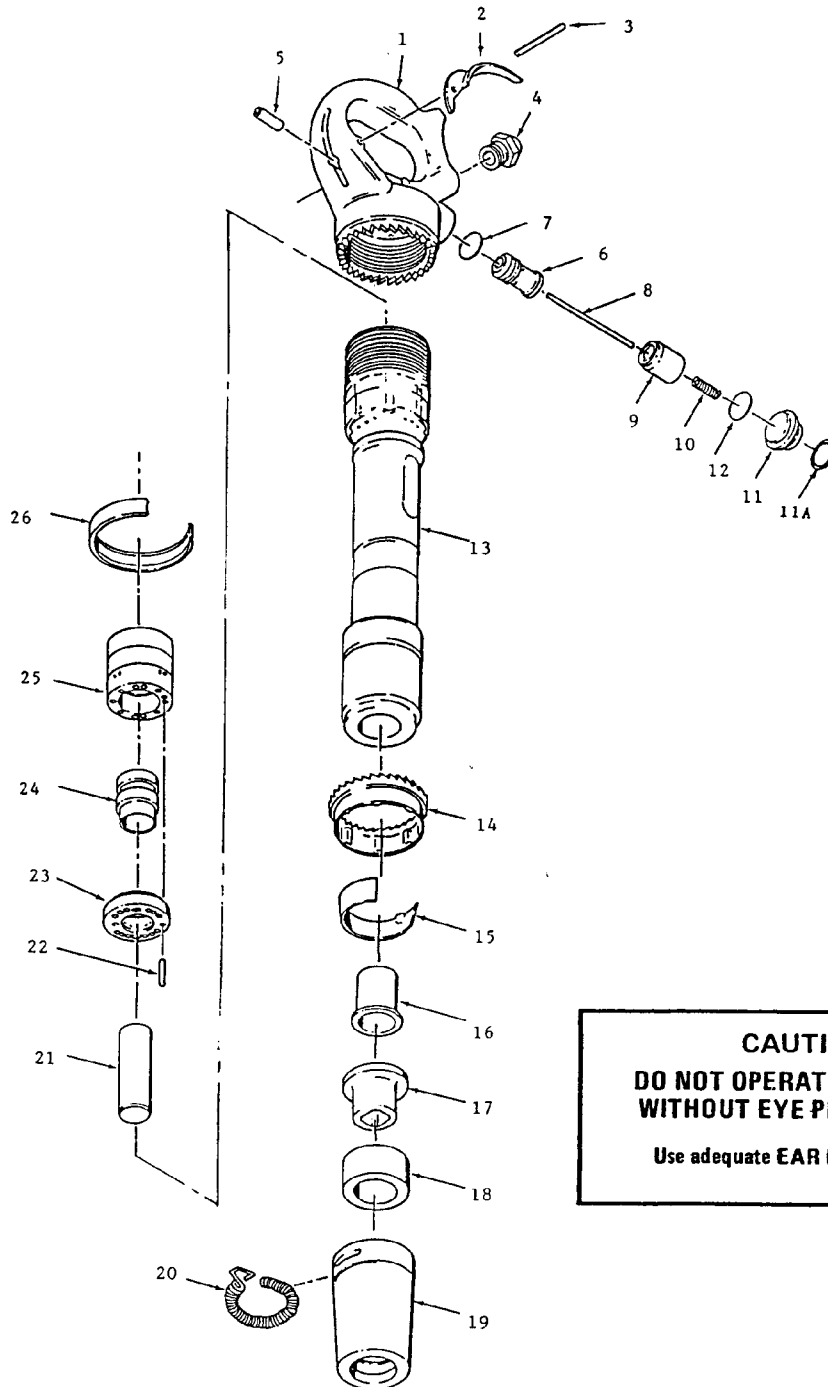

ATSCO

DEMOLITION TOOL MODELS RB08, RB11

CAUTION
DO NOT OPERATE A HAMMER
WITHOUT EYE PROTECTION!
Use adequate EAR PROTECTION

For Parts Call Tools Renewed (800) 247-3639 Fax (860) 665-9821

MODELS RB08, RB11 DEMOLITION TOOL

Item #	Part #	Description
1	69A-RB08	HANDLE ASSEMBLY
2	31-RB08	LEVER
3	32-RB08	PIN
4	63-CPR	BUSHING
5	27A-RB08	BUSHING
6	27-RB08	BUSHING ASSEMBLY
7	93-21	O RING
8	28-RB08	PIN
9	25-RB08	THROTTLE VALVE
10	26-412	THROTTLE SPRING
11	30-RB08	CAP
11A	5000-106	RET RING
12	93-21	O RING
13	90A-RB08	CYLINDER (RB08)
	90A-RB11	CYLINDER (RB11)
14	46-RB08	RING
15	36-TR	DEFLECTOR
16	40B-11X	SLEEVE (UPPER)
17	39A-11X	SLEEVE (LOWER)
18	37A-11X	BUMPER
19	12-RB08	RETAINER
20	17-CPR	RETAINER SPRING
21	2-CPR4X	PISTON (RB08)
	2-CPR5X	PISTON (RB11)
	54A-RB08	VALVE BOX COMPLETE
22	28-CPBBS	PIN
23	52-RB08	VALVE CHEST (FRONT)
24	54-83X	VALVE
25	53-RB08	VALVE CHEST (REAR)
26	47-CPRX	SPRING

For Parts Call Tools Renewed (800) 247-3639 Fax (860) 665-9821