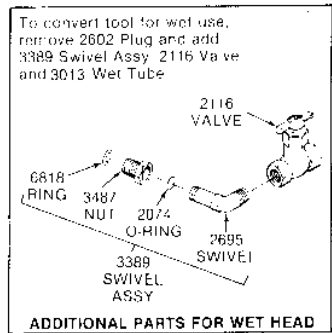

# APT MODEL 137 ROCK DRILL

TOOL ASSY NO.		CHUCK SIZE
WET	DRY	
5224	5223	7/8" hex X 3 1/4"
5226	5225	7/8" hex X 4 1/4"
5228	5227	1" hex X 4 1/4"

For Parts Call Tools Renewed (800) 247-3639 Fax (860) 665-9821