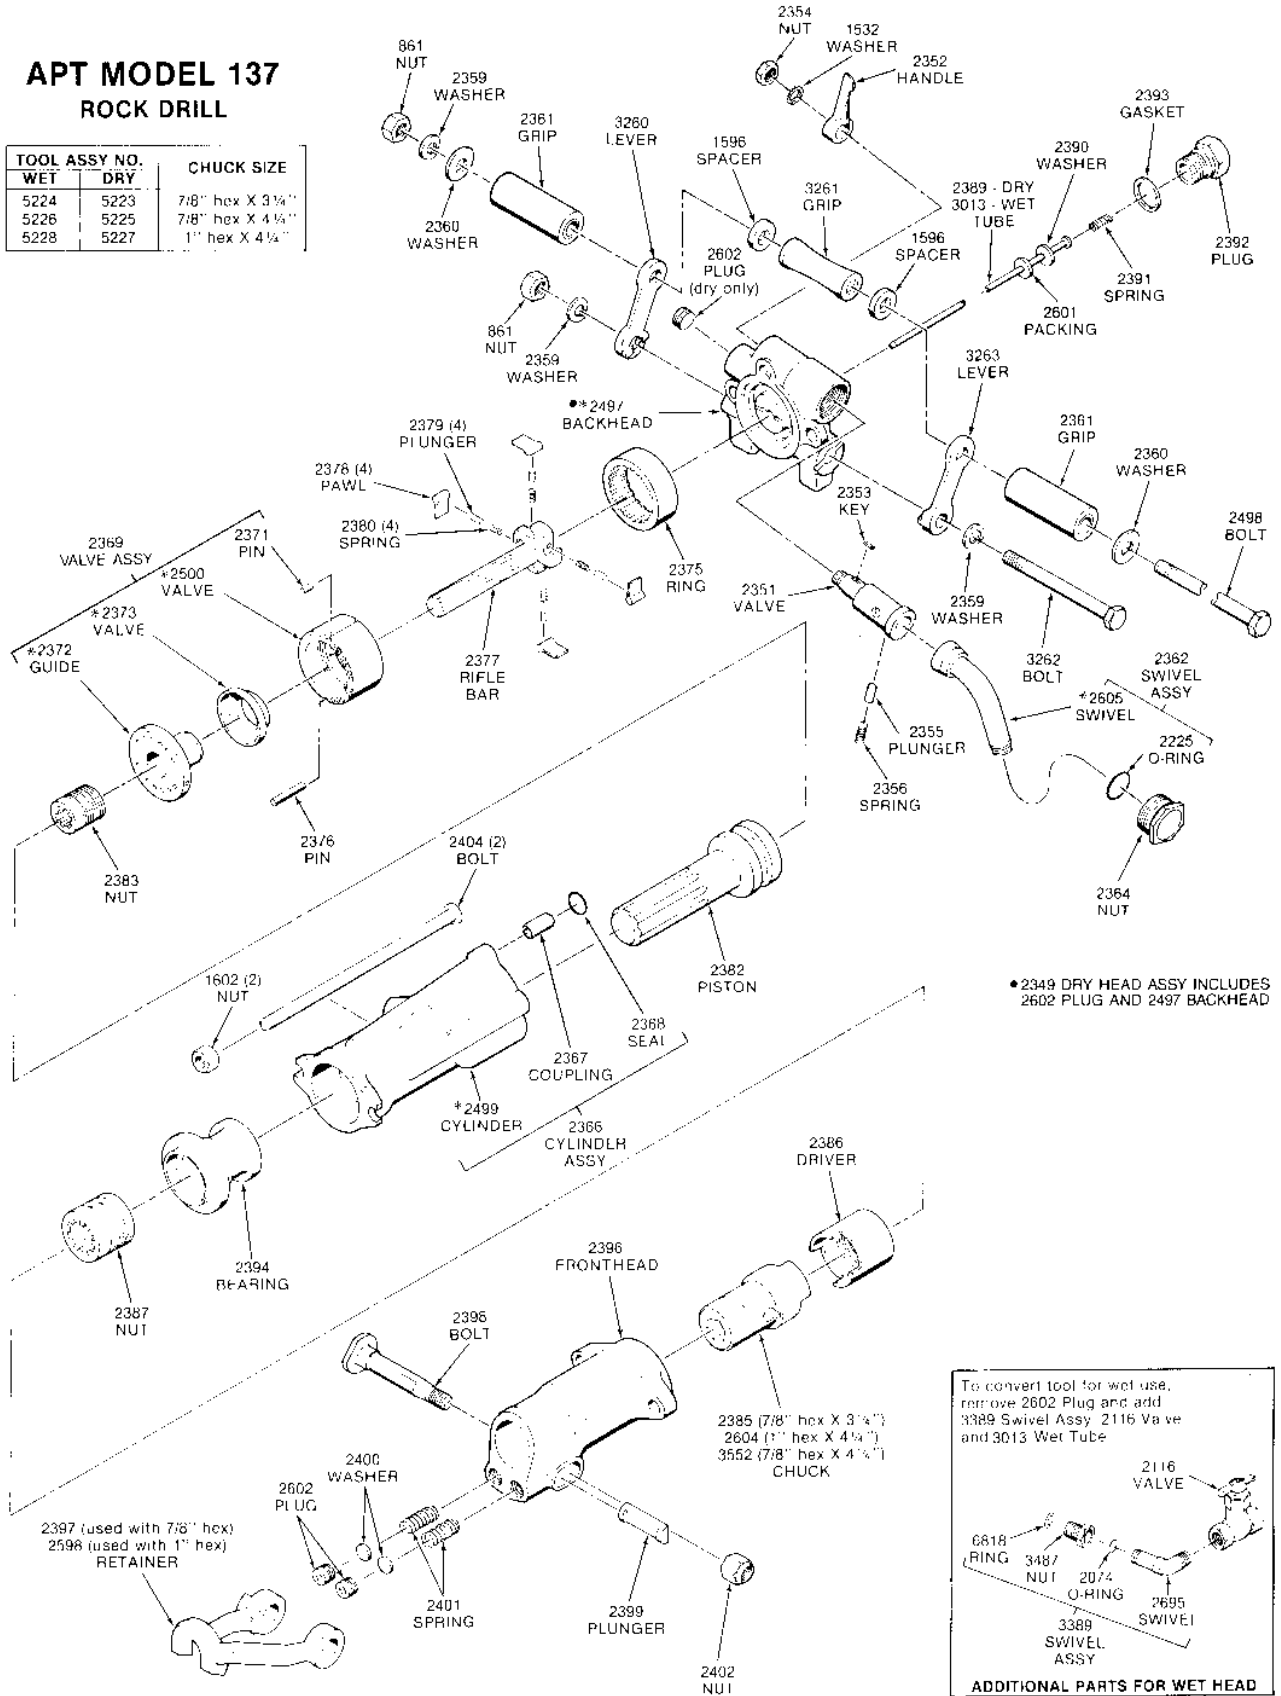

# APT MODEL 137 ROCK DRILL

TOOL ASSY NO.		CHUCK SIZE
WET	DRY	
5224	5223	7/8" hex X 3 1/4"
5226	5225	7/8" hex X 4 1/4"
5228	5227	1" hex X 4 1/4"

For Parts Call Tools Renewed (800) 247-3639 Fax (860) 665-9821