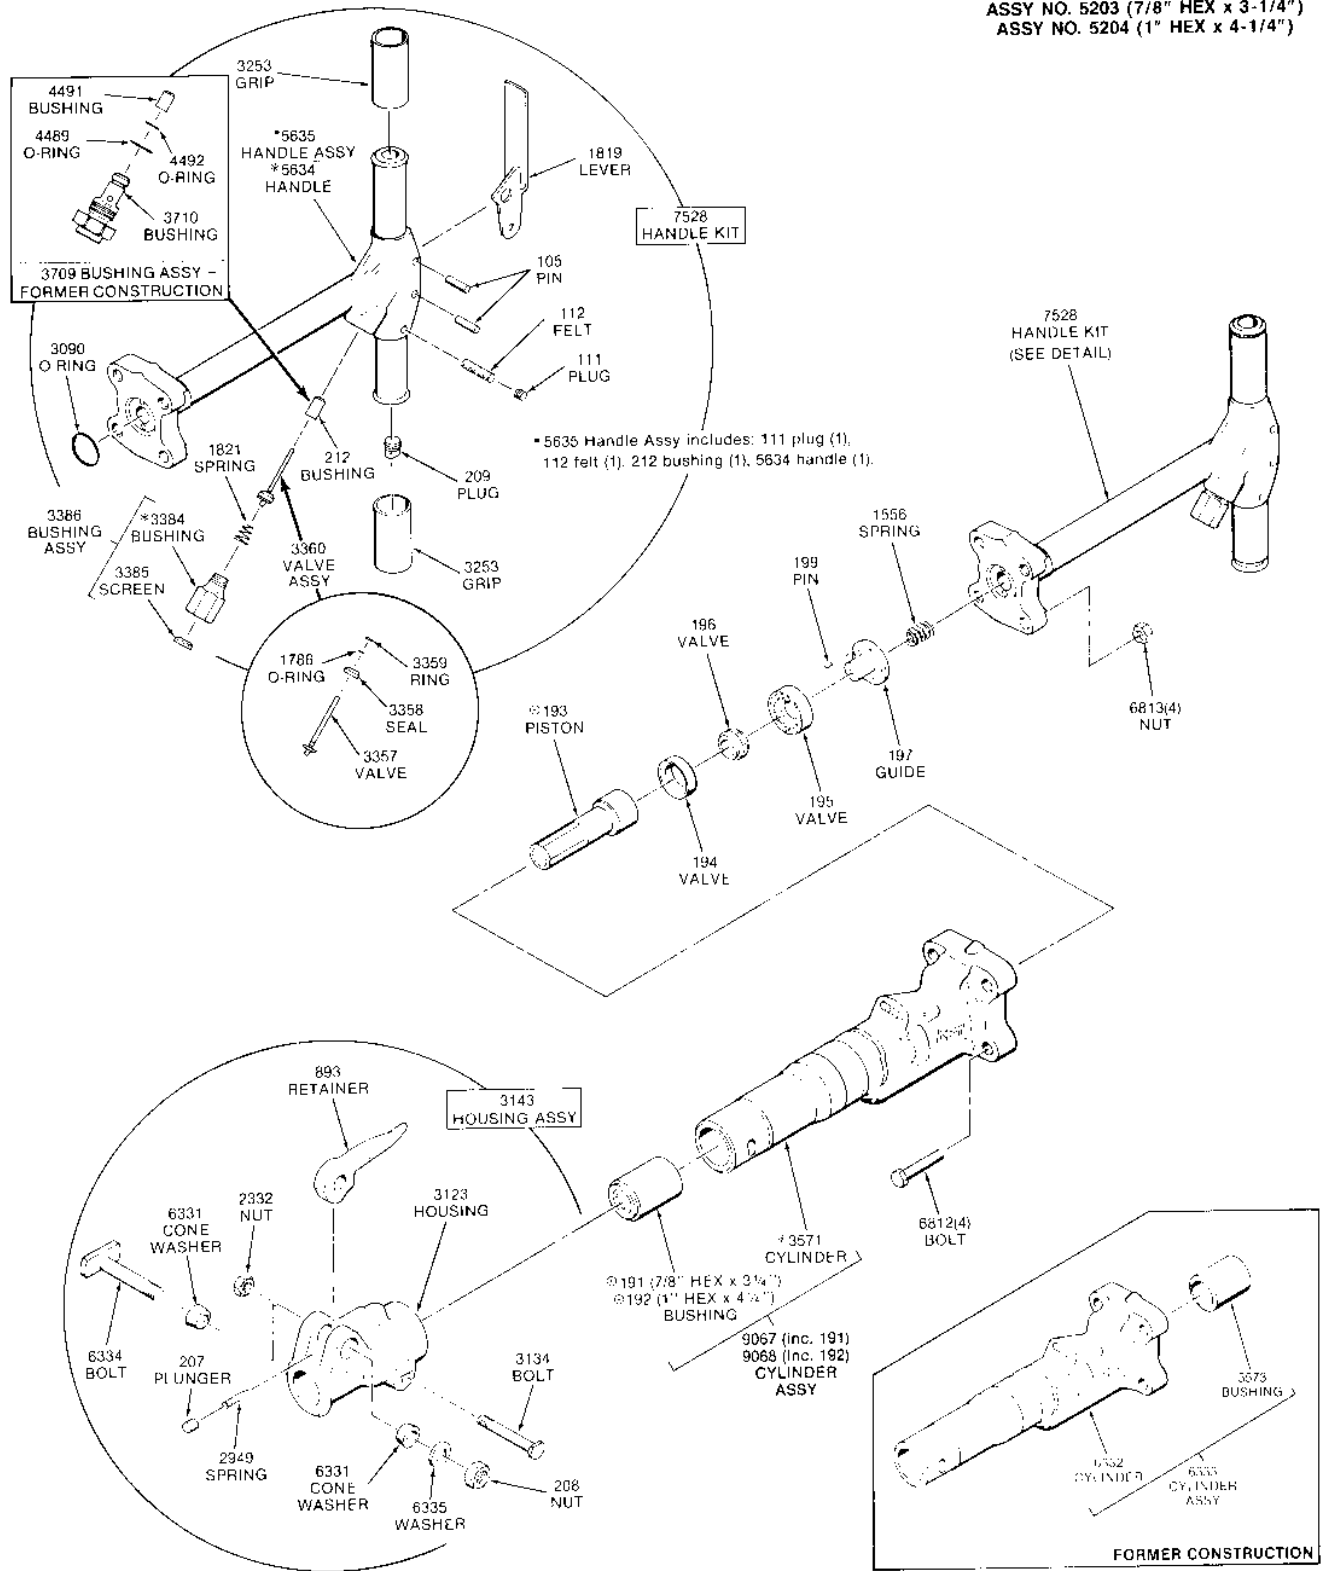

APT MODEL 119 TRENCH DIGGER

ASSY NO. 5203 (7/8" HEX x 3-1/4")
ASSY NO. 5204 (1" HEX x 4-1/4")

For Parts Call Tools Renewed (800) 247-3639 Fax (860) 665-9821